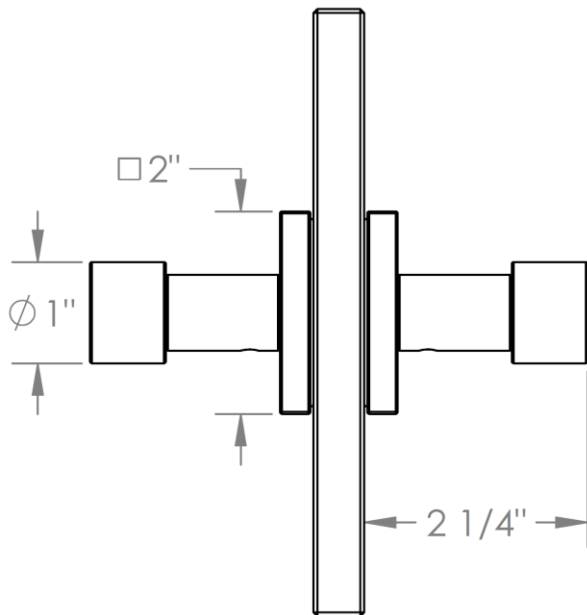

**27-0.5-DDP**

Double Shower Door Knob

For use with 1/2" thick glass with Ø1/2" Hole

**WATERMARK DESIGNS 11/16/2016**