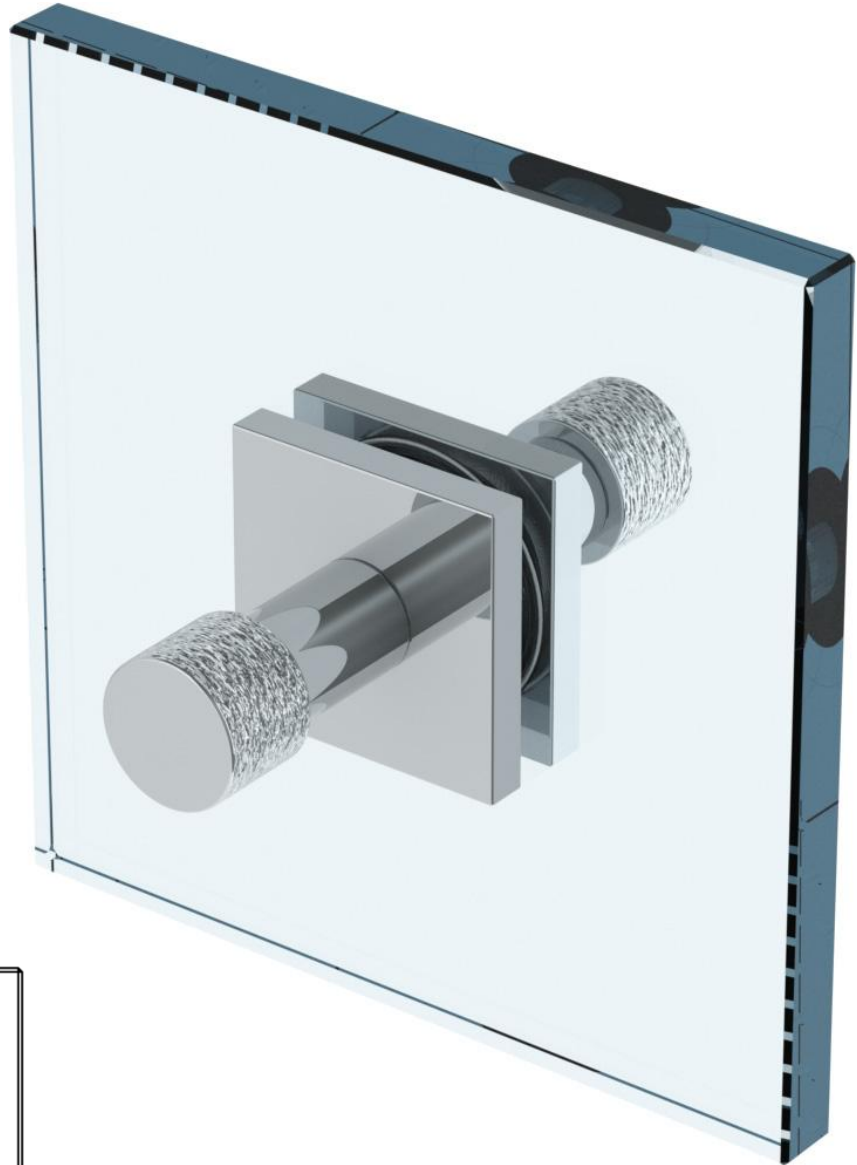

**27-0.5-DDP**

Double Shower Door Knob

For use with 1/2" thick glass with Ø1/2" Hole

**WATERMARK DESIGNS 11/16/2016**