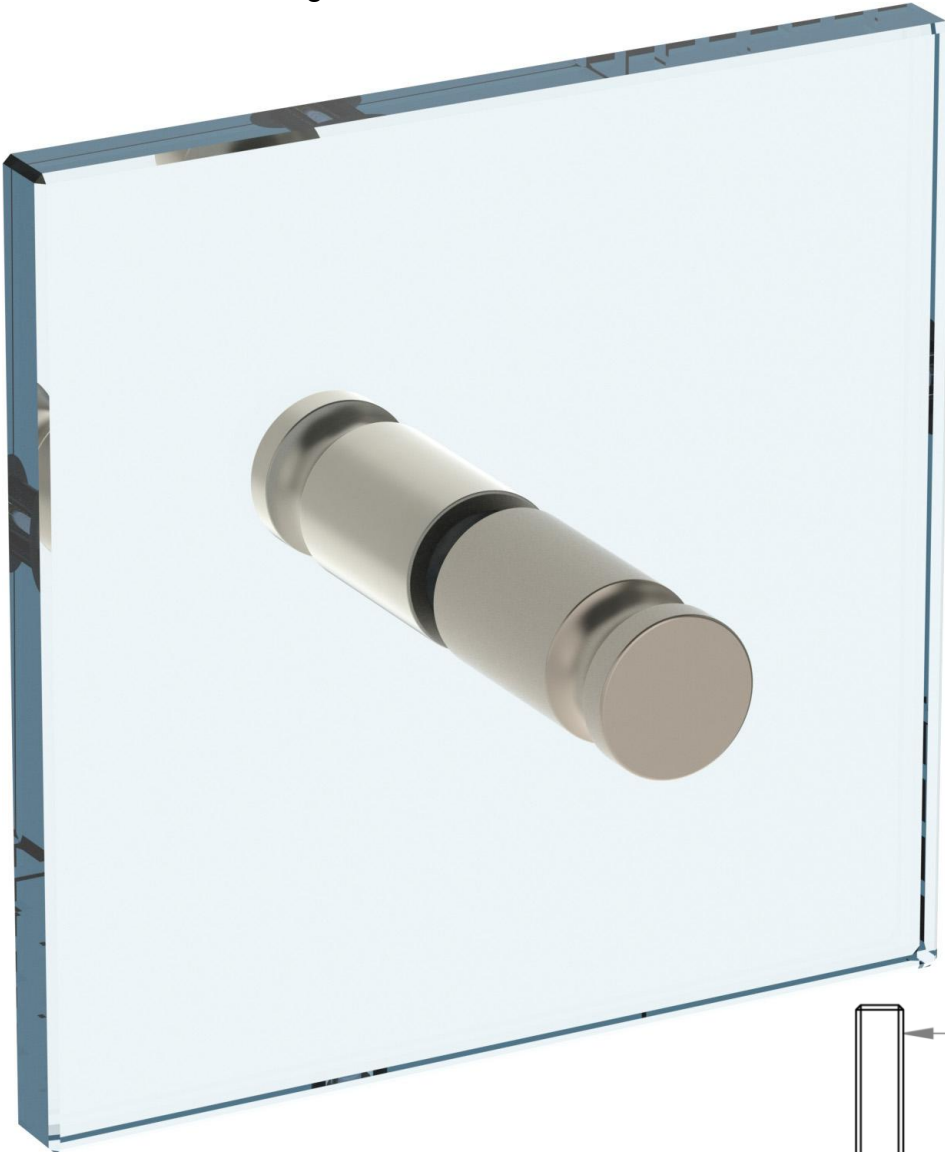

24-0.5-DDP

Double Shower Door Knob

For use with 1/2" thick glass with 1/2" holes

WATERMARK DESIGNS 2/2/2017

350 Dewitt Ave Brooklyn NY 11207 USA T 718 257 2800 F 718 257 2144 info@watermark-designs.com