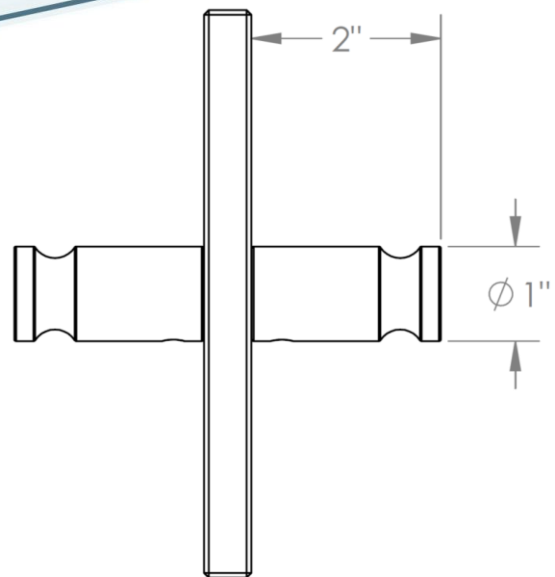

24-0.5-DDP

Double Shower Door Knob

For use with 1/2" thick glass with 1/2" holes

WATERMARK DESIGNS 2/2/2017

350 Dewitt Ave Brooklyn NY 11207 USA T 718 257 2800 F 718 257 2144 info@watermark-designs.com