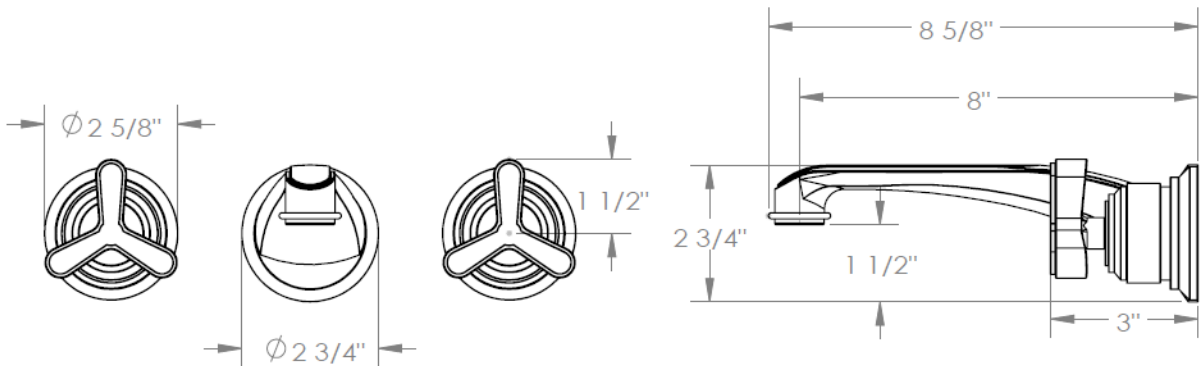

29-2.2-TR15

Widespread - Wall Mounted

Meets the applicable requirements of ASME A112.18.1-2005/CSA B125.1-05, entitled "Plumbing Supply Fittings"

WATERMARK DESIGNS 11/14/2014

350 Dewitt Ave Brooklyn NY 11207 USA T 718 257 2800 F 718 257 2144 info@watermark-designs.com