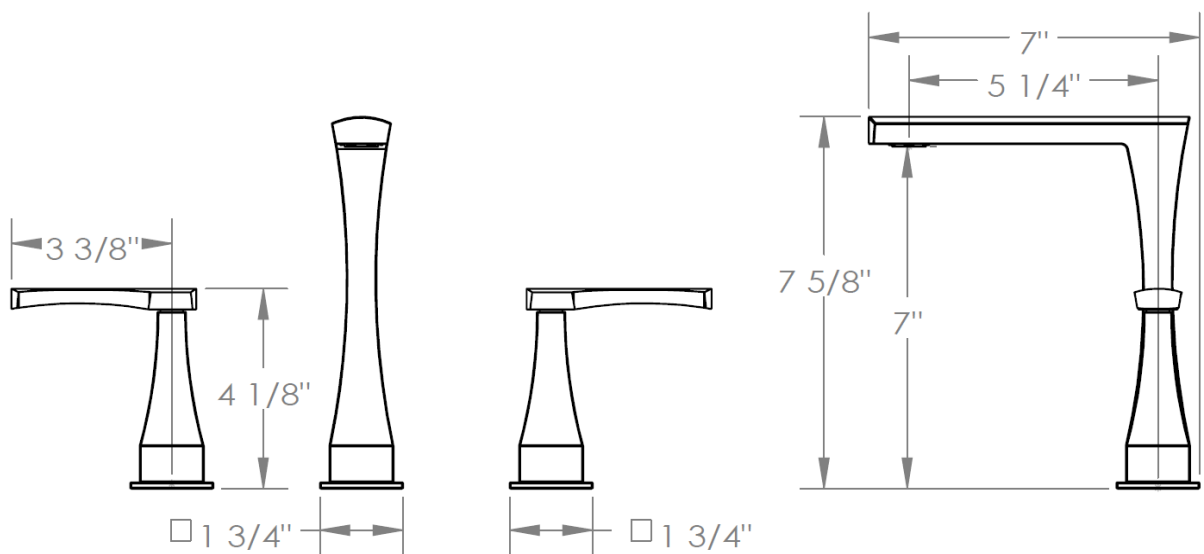

125-2-BG4

Lavatory Widespread

WATERMARK DESIGNS 12/8/2014

350 Dewitt Ave Brooklyn NY 11207 USA T 718 257 2800 F 718 257 2144 info@watermark-designs.com

Meets the applicable requirements of ASME A112.18.1-2005/CSA B125.1-05, entitled "Plumbing Supply Fittings"

125-2-BG5

Lavatory Widespread

Meets the applicable requirements of ASME A112.18.1-2005/CSA B125.1-05, entitled "Plumbing Supply Fittings"

WATERMARK DESIGNS 12/8/2014

350 Dewitt Ave Brooklyn NY 11207 USA T 718 257 2800 F 718 257 2144 info@watermark-designs.com