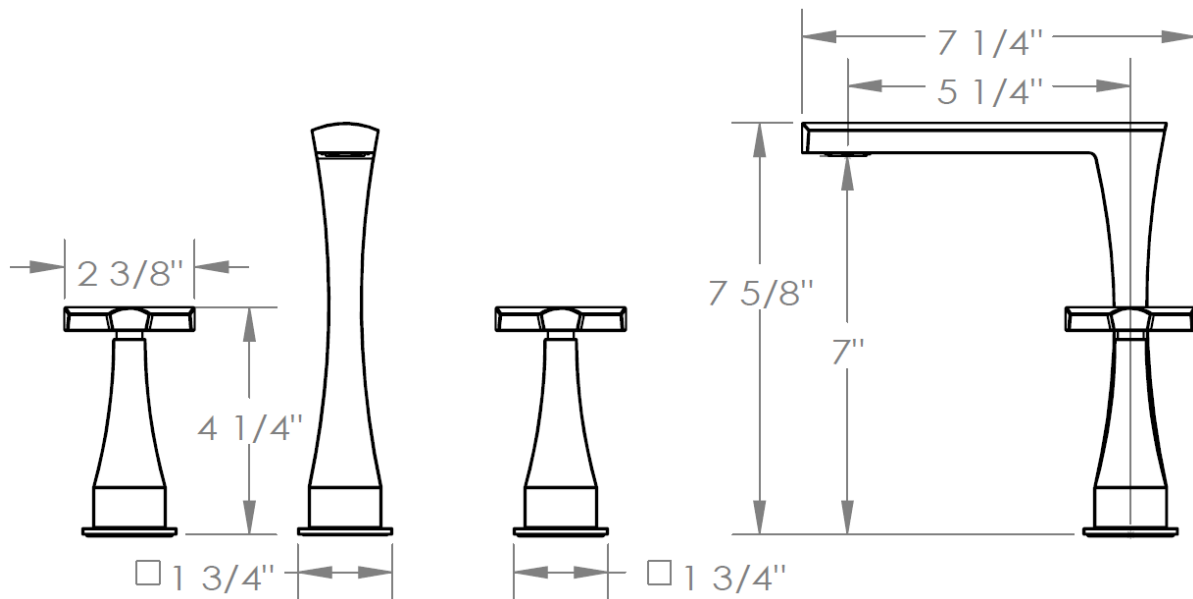

125-2-BG4

Lavatory Widespread

WATERMARK DESIGNS 12/8/2014

350 Dewitt Ave Brooklyn NY 11207 USA T 718 257 2800 F 718 257 2144 info@watermark-designs.com

Meets the applicable requirements of ASME A112.18.1-2005/CSA B125.1-05, entitled "Plumbing Supply Fittings"

125-2-BG5

Lavatory Widespread

Meets the applicable requirements of ASME A112.18.1-2005/CSA B125.1-05, entitled "Plumbing Supply Fittings"

WATERMARK DESIGNS 12/8/2014

350 Dewitt Ave Brooklyn NY 11207 USA T 718 257 2800 F 718 257 2144 info@watermark-designs.com