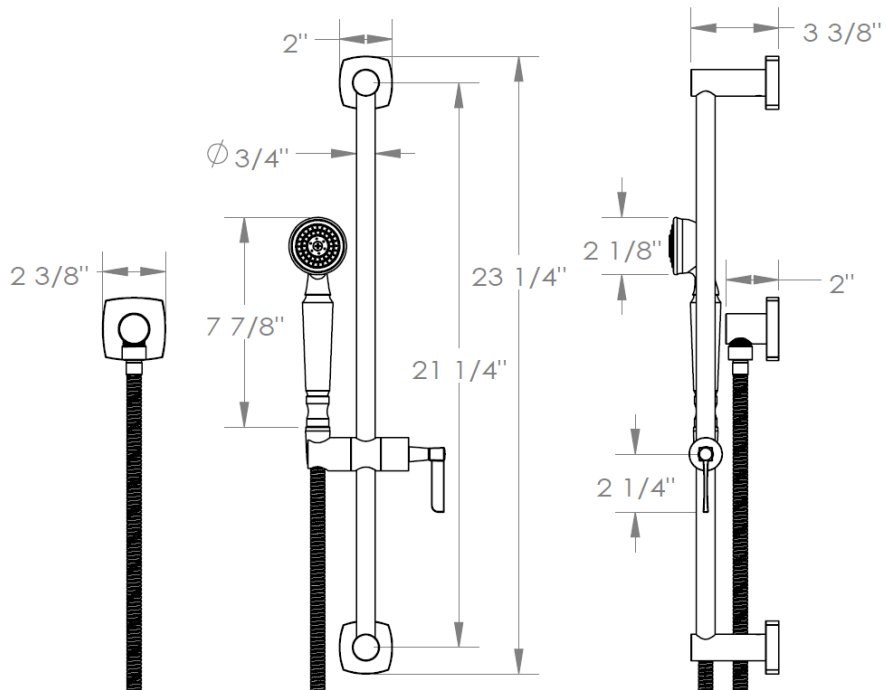

HSS-KIT267-115
Handshower Kit

Meets the applicable requirements of ASME A112.18.1-2005/CSA B125.1-05, entitled "Plumbing Supply Fittings"

WATERMARK DESIGNS 4/28/2015

350 Dewitt Ave Brooklyn NY 11207 USA T 718 257 2800 F 718 257 2144 info@watermark-designs.com