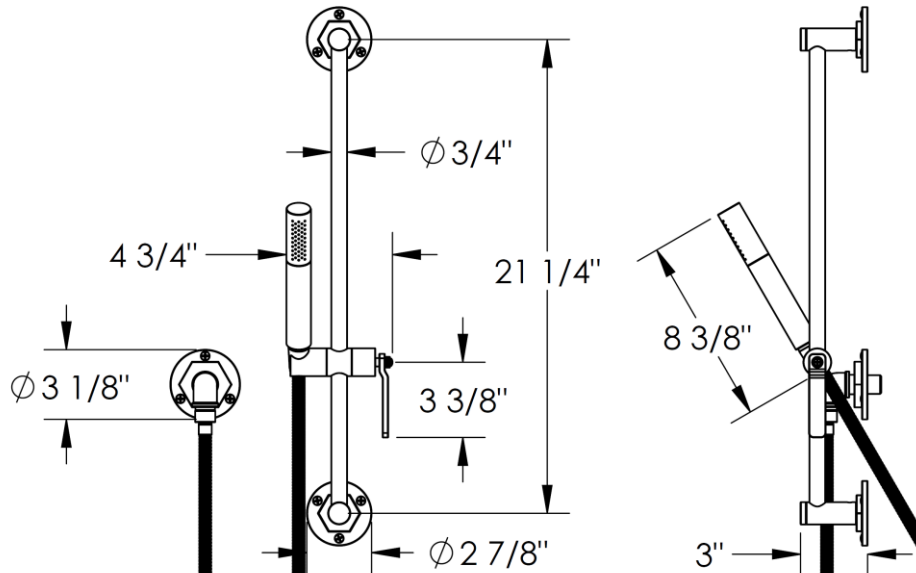

HSS-KIT267-38

Hand Shower and Positioning Bar Kit

Flow Rate: 2.0 GPM

Includes: PB-6524-38 positioning bar, SH-TIT30 handshower, ELB-EV2 wall elbow and DS-4079 handshower hose

Meets the applicable requirements of ASME A112.18.1-2005/CSA B125.1-05, entitled "Plumbing Supply Fittings"