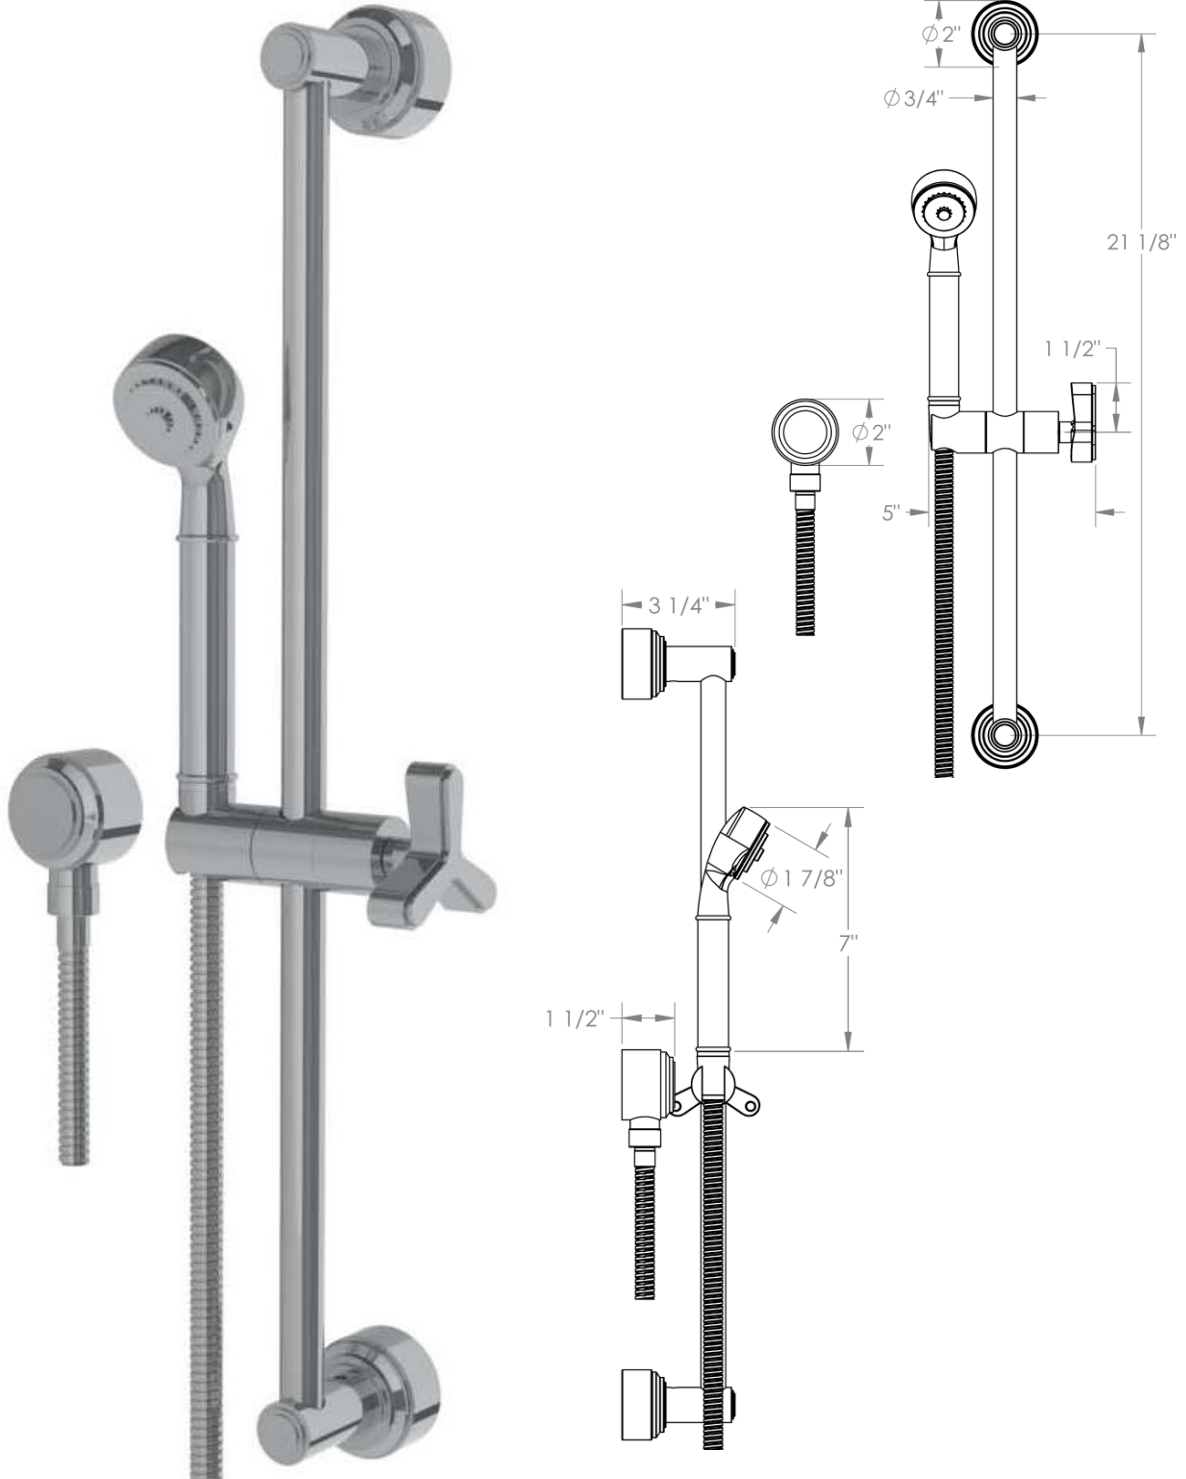

### HSS-KIT267-29-TR15

#### Hand Shower Kit

Includes ELB-TR01 wall elbow, PB-6524-29-TR15 wall positioning bar, SH-S1000-B-3 hand shower and DS-4079 hand shower hose

Meets the applicable requirements of ASME A112.18.1-2005/CSA B125.1-05, entitled "Plumbing Supply Fittings"