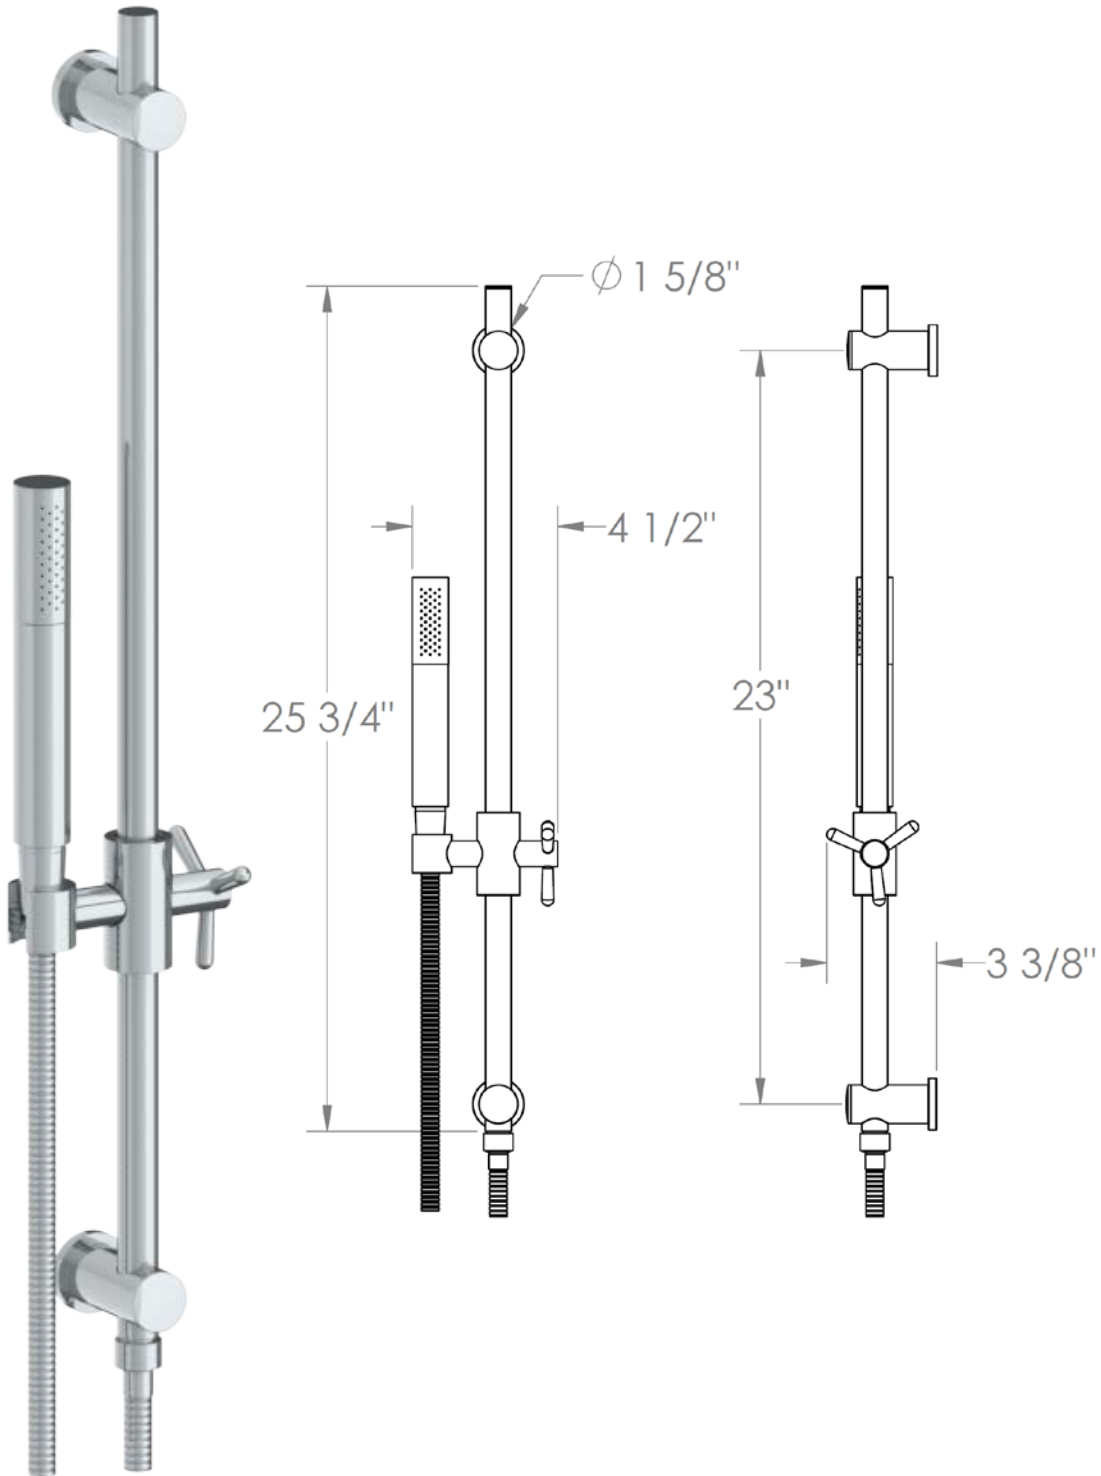

**22-HSPB1**

Positioning Bar Shower Kit with Hand Shower and 69" Hose  
Flow Rate: 1.75 GPM

Meets the applicable requirements of ASME A112.18.1-2005/CSA B125.1-05, entitled "Plumbing Supply Fittings"

**WATERMARK** DESIGNS 5/7/2018