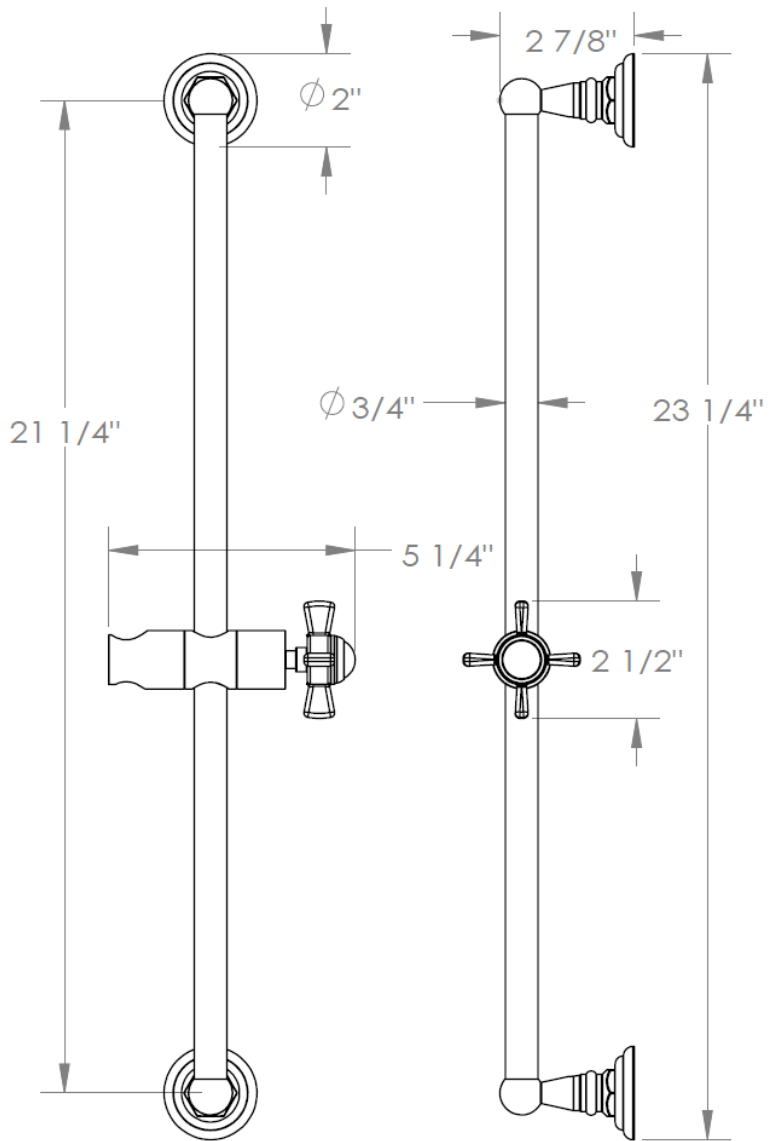

PB-6524-321-S1
Positioning (Slide) Bar

WATERMARK DESIGNS 12/23/2014