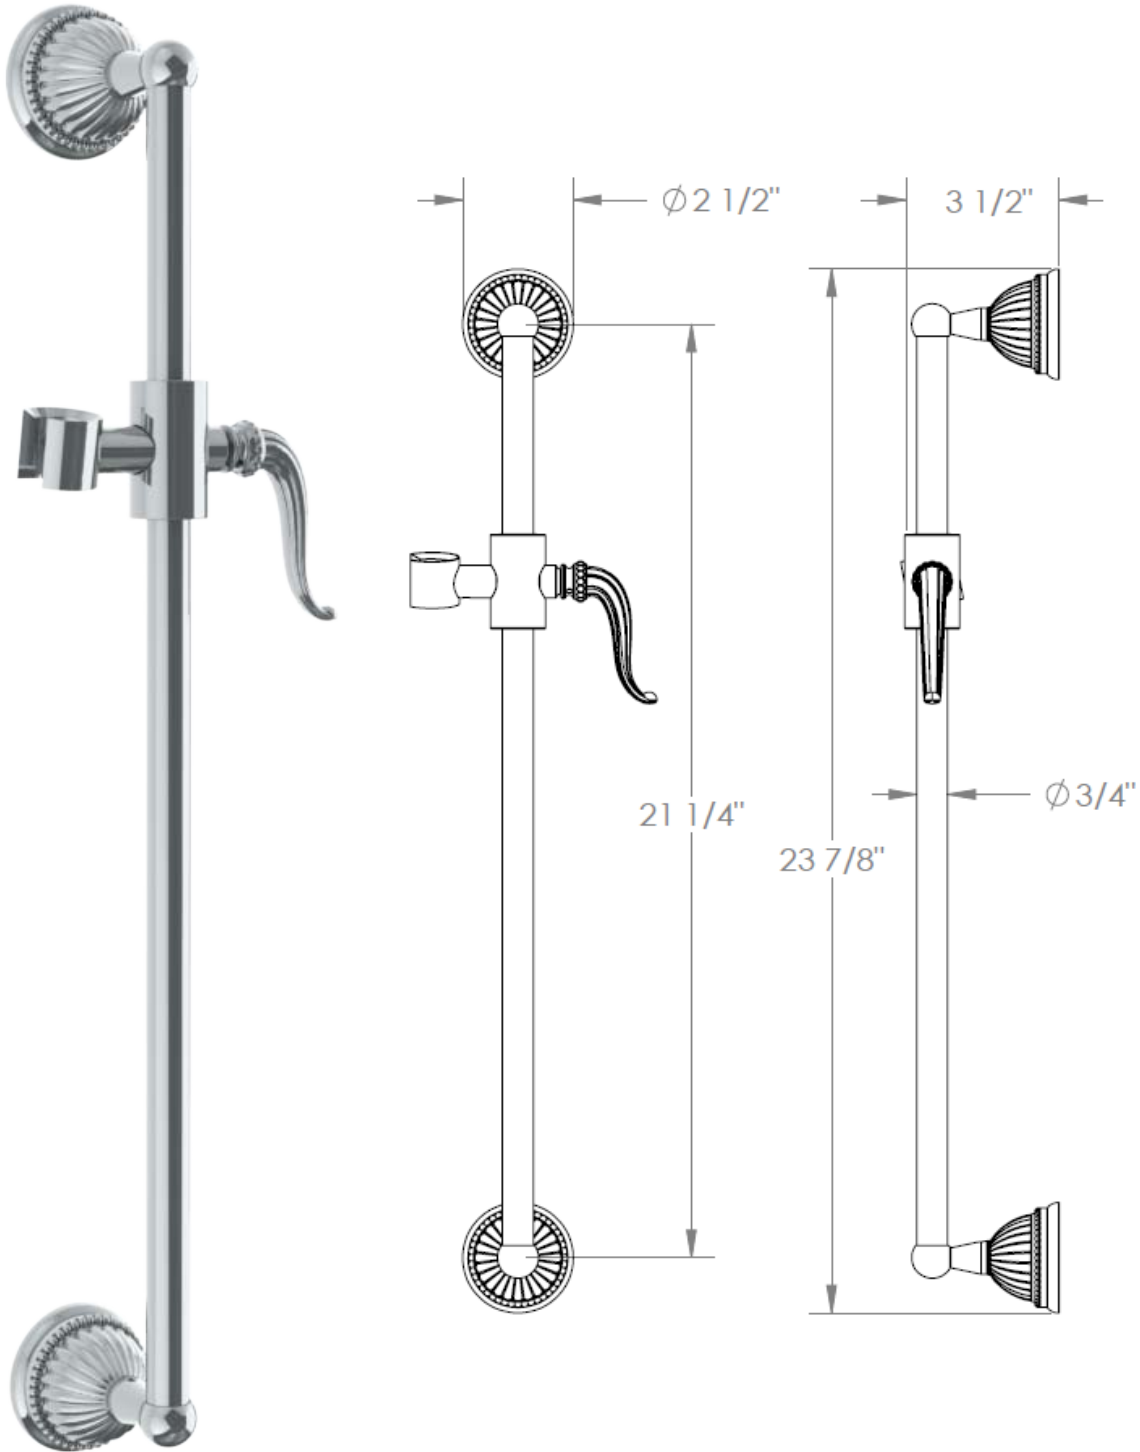

PB-6524-180B-S
POSITIONING (SLIDE) BAR – ALL BRASS
HANDLE TRIM

WATERMARK DESIGNS

350 Dewitt Ave Brooklyn NY 11207 USA T 718 257 2800 F 718 257 2144 info@watermark-designs.com