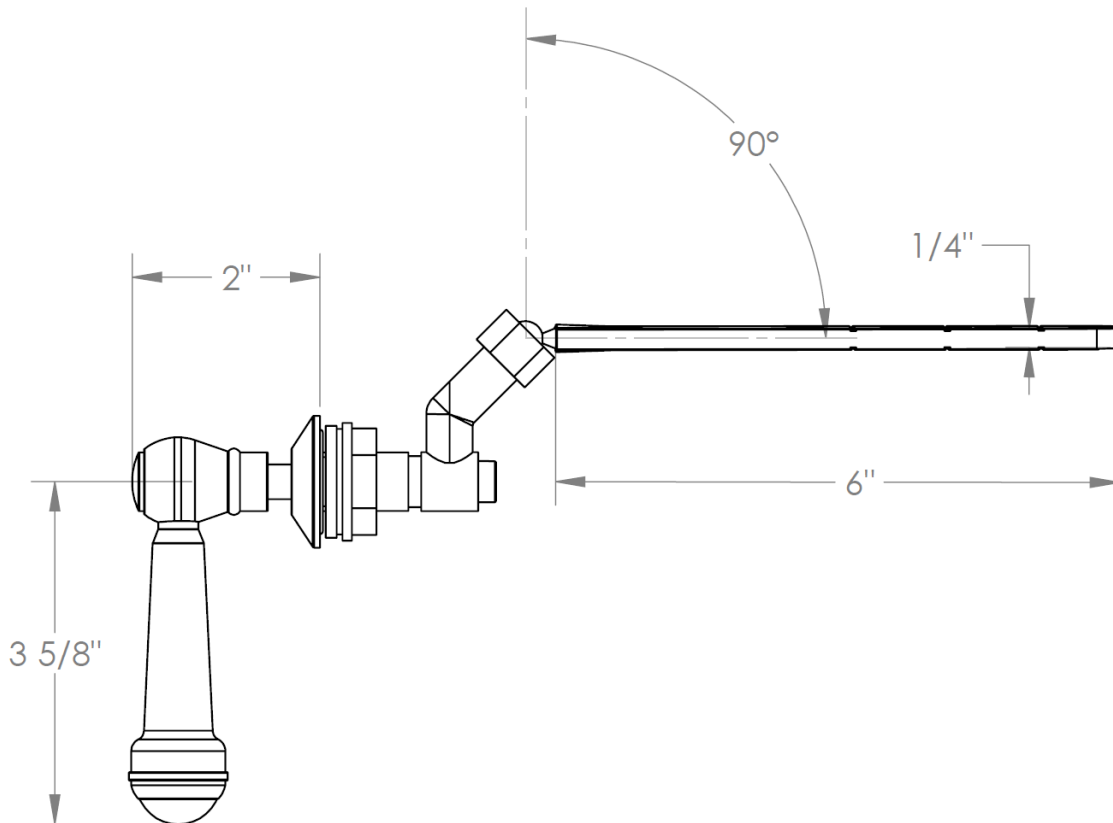

**321-0.11-S2**

Tank Lever -Front, Side, Or Angle Mount

**WATERMARK** DESIGNS 12/23/2014