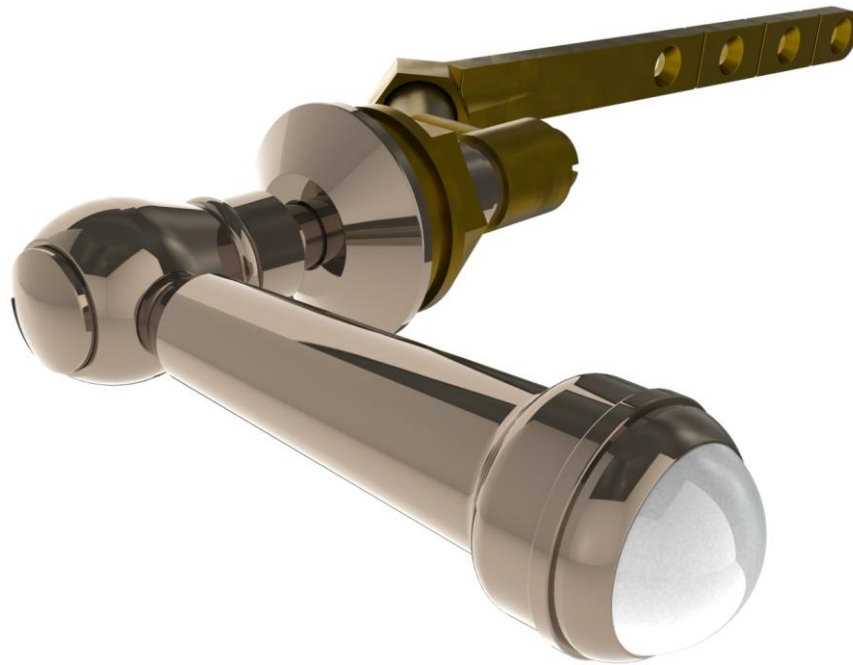

**321-0.11-S2**

Tank Lever -Front, Side, Or Angle Mount

**WATERMARK** DESIGNS 12/23/2014