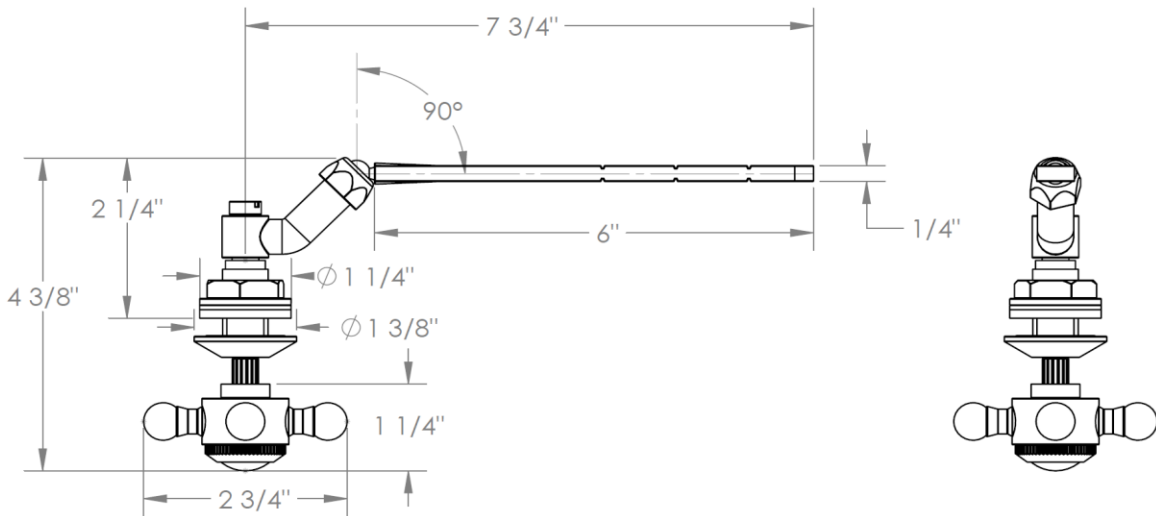

206-0.11-V
Tank Lever -Front, Side, Or Angle Mount

WATERMARK DESIGNS 4/6/2015