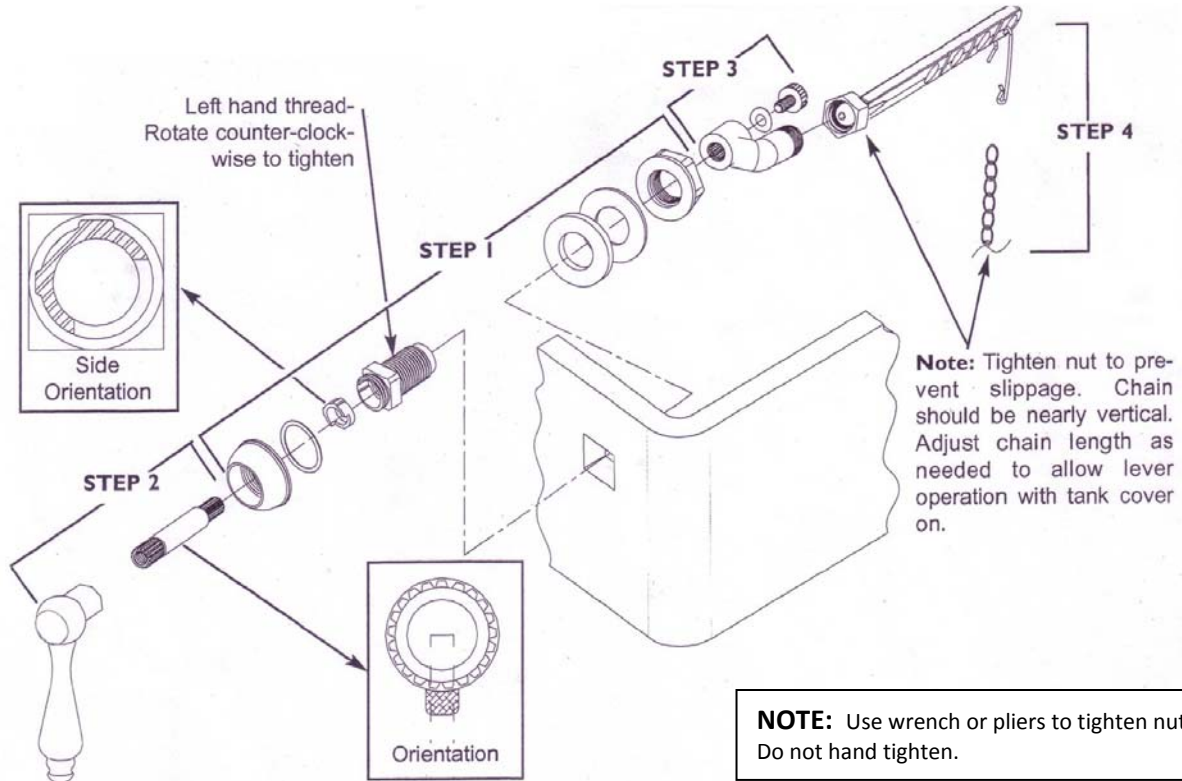

UNIVERSAL TANK LEVER

MODEL #: **XX-0.11-**_____

WATERMARK

MADE IN BROOKLYN, NEW YORK

SIDE MOUNT INSTALLATION

FRONT MOUNT INSTALLATION

WATERMARK

350 DeWitt Avenue Brooklyn, NY 11207 USA T 718.257.2800 F 718.257.2144 www.watermark-designs.com