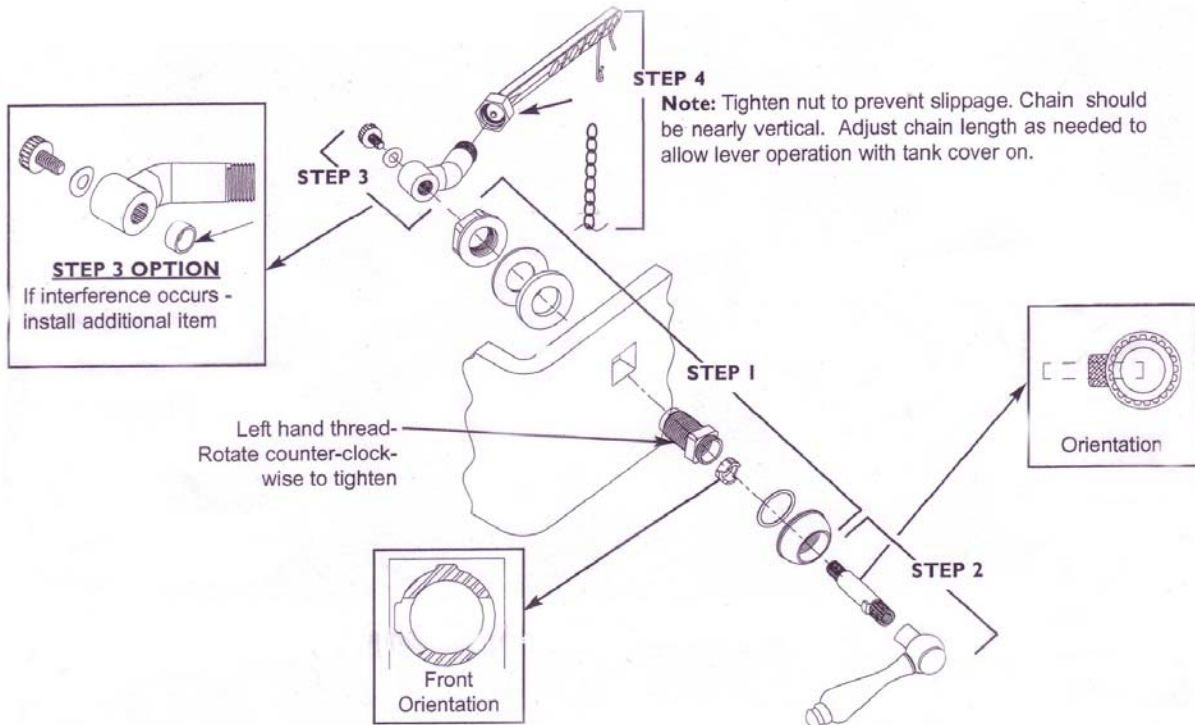

UNIVERSAL TANK LEVER

MODEL #: **XX-0.11-**_____

WATERMARK

MADE IN BROOKLYN, NEW YORK

SIDE MOUNT INSTALLATION

FRONT MOUNT INSTALLATION

WATERMARK

350 DeWitt Avenue Brooklyn, NY 11207 USA T 718.257.2800 F 718.257.2144 www.watermark-designs.com