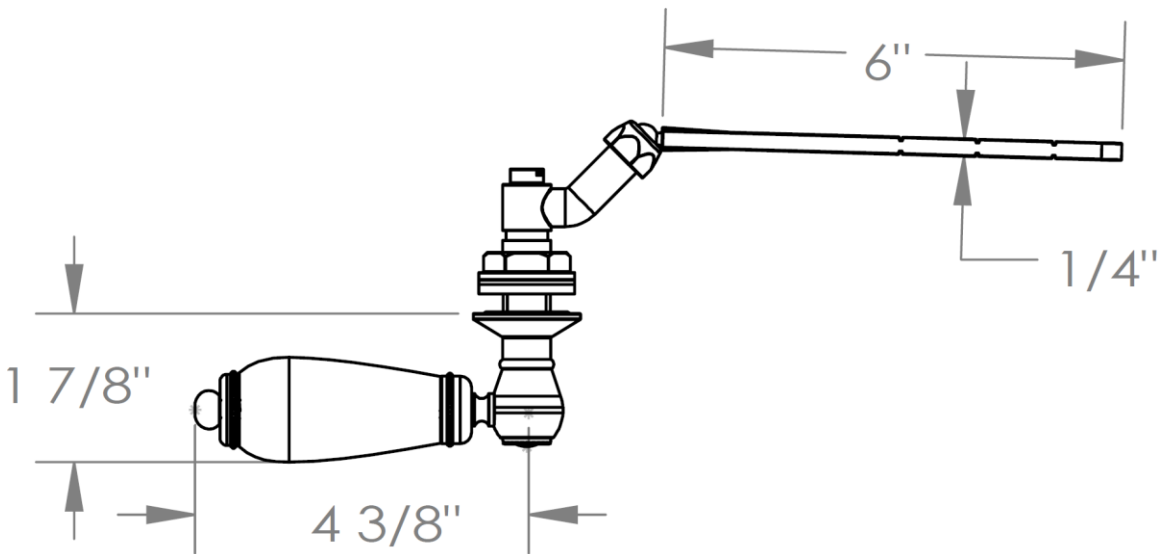

180-0.11A-DD

Tank Lever -Front, Side, Or Angle Mount - Cut Crystal/ Marble Handle Trim

WATERMARK DESIGNS 12/16/2014