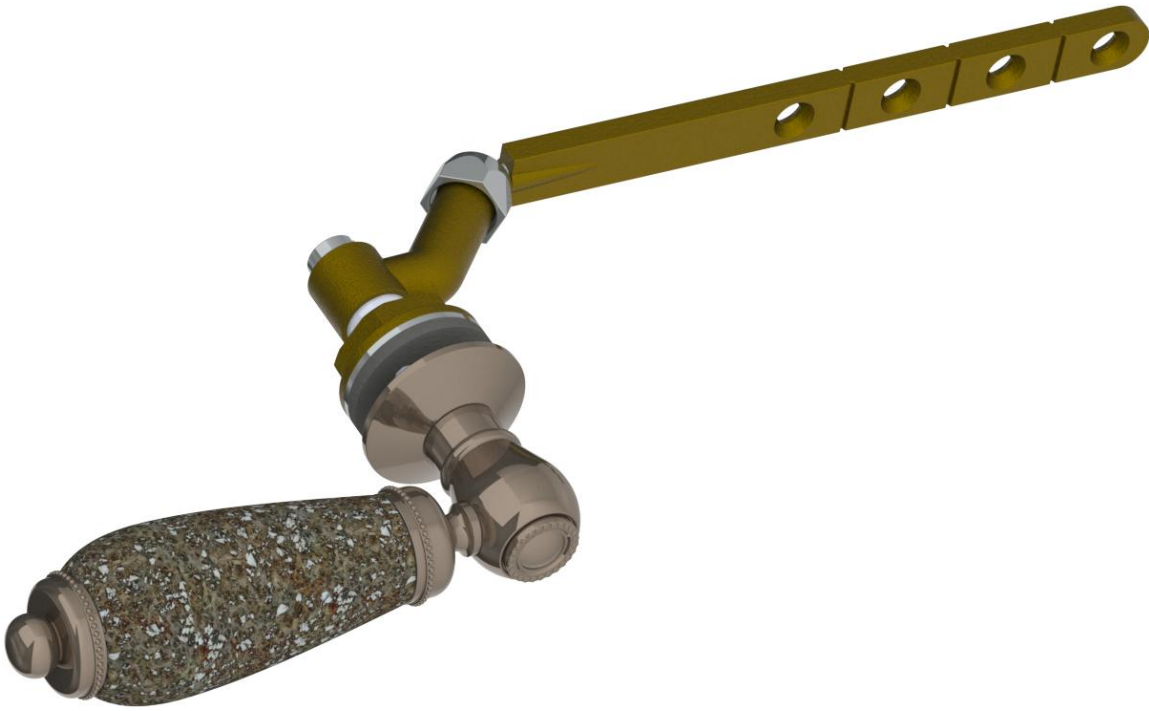

180-0.11A-DD

Tank Lever -Front, Side, Or Angle Mount - Cut Crystal/ Marble Handle Trim

WATERMARK DESIGNS 12/16/2014