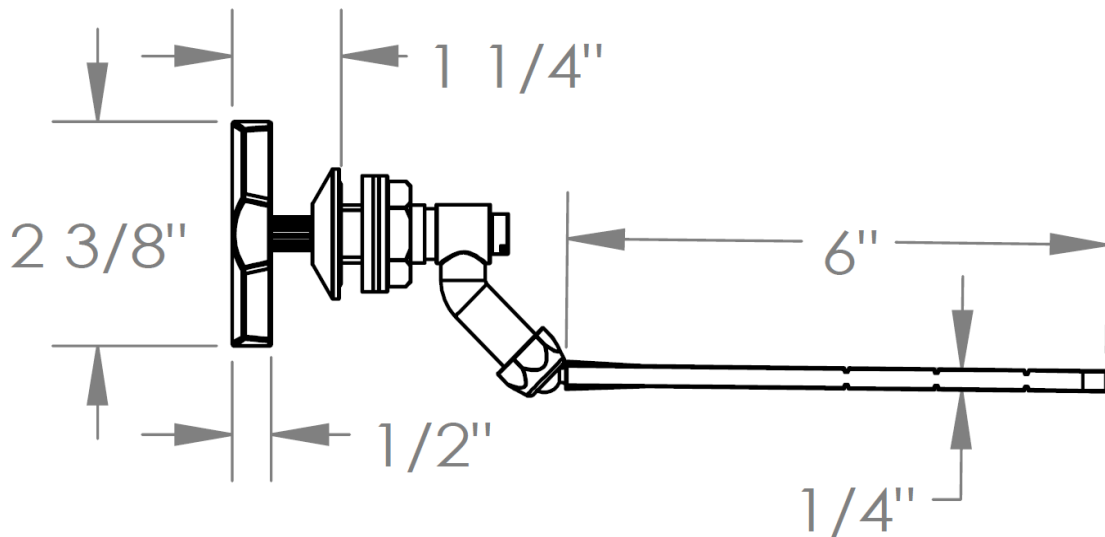

**125-0.11-BG5**

Tank Lever -Front, Side, or Angle Mount

**WATERMARK** DESIGNS 12/8/2014