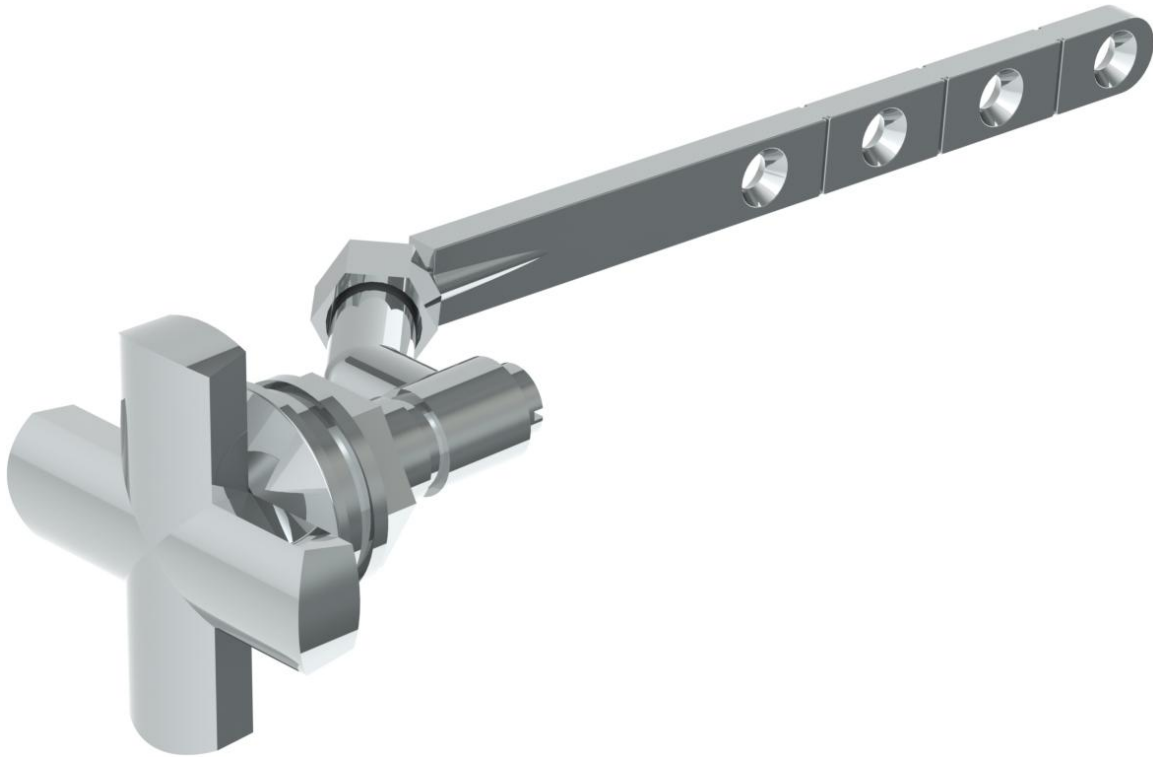

**125-0.11-BG5**

Tank Lever -Front, Side, or Angle Mount

**WATERMARK** DESIGNS 12/8/2014