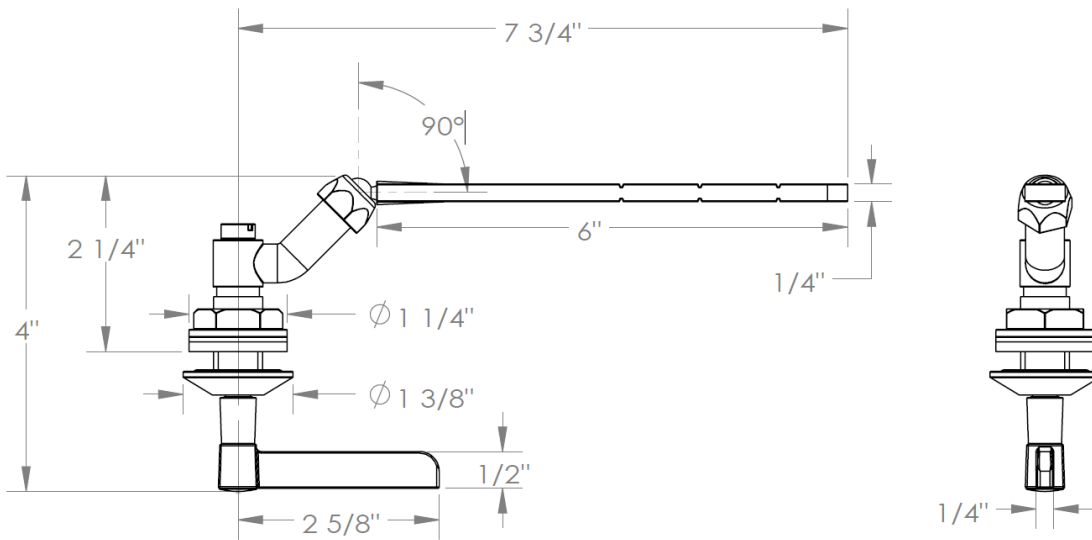

**115-0.11**  
Tank Lever

**WATERMARK** DESIGNS 4/27/2015