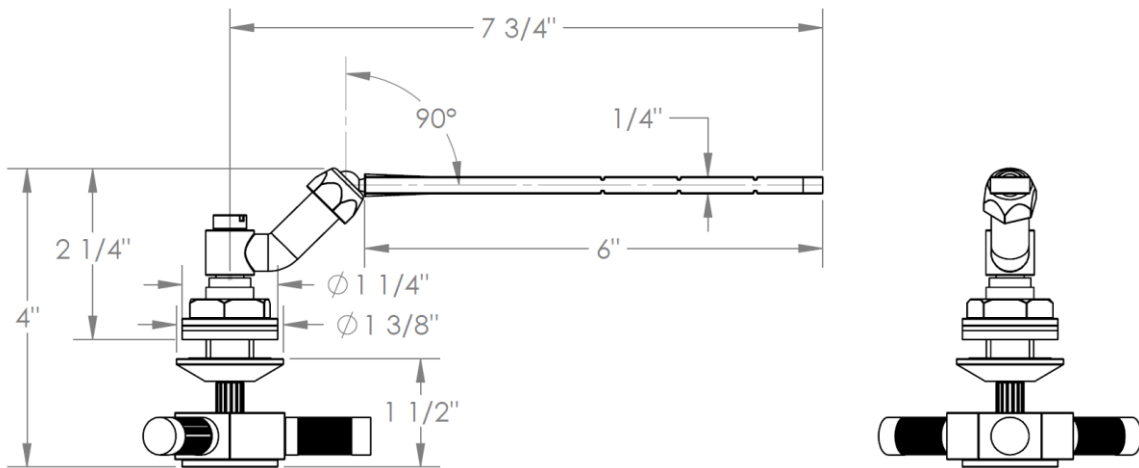

**111-0.11-SP5**

Tank Lever -Front, Side, or Angle Mount

**WATERMARK DESIGNS 8/4/2015**