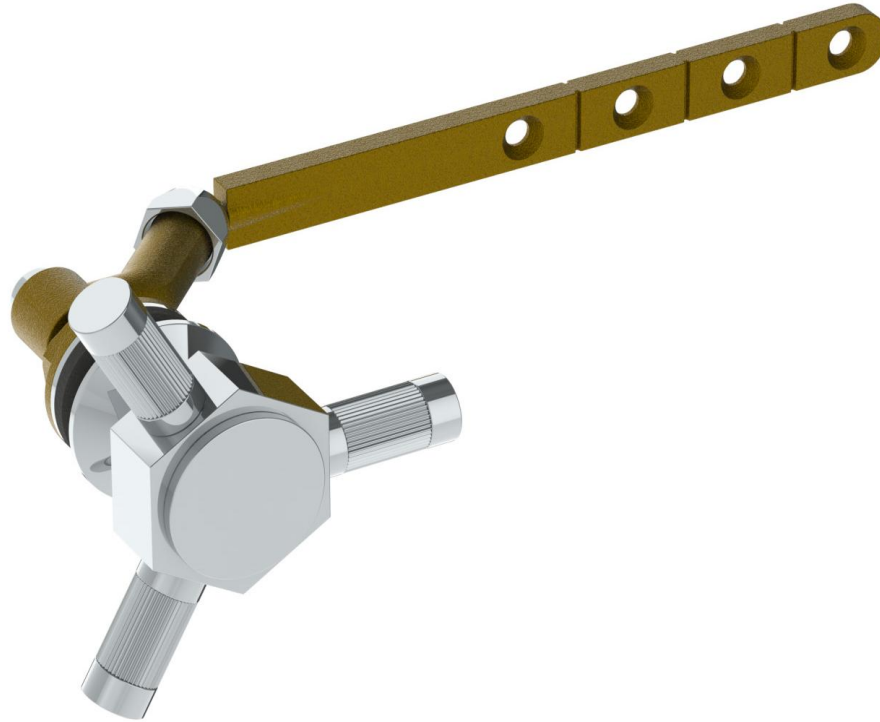

**111-0.11-SP5**

Tank Lever -Front, Side, or Angle Mount

**WATERMARK DESIGNS 8/4/2015**