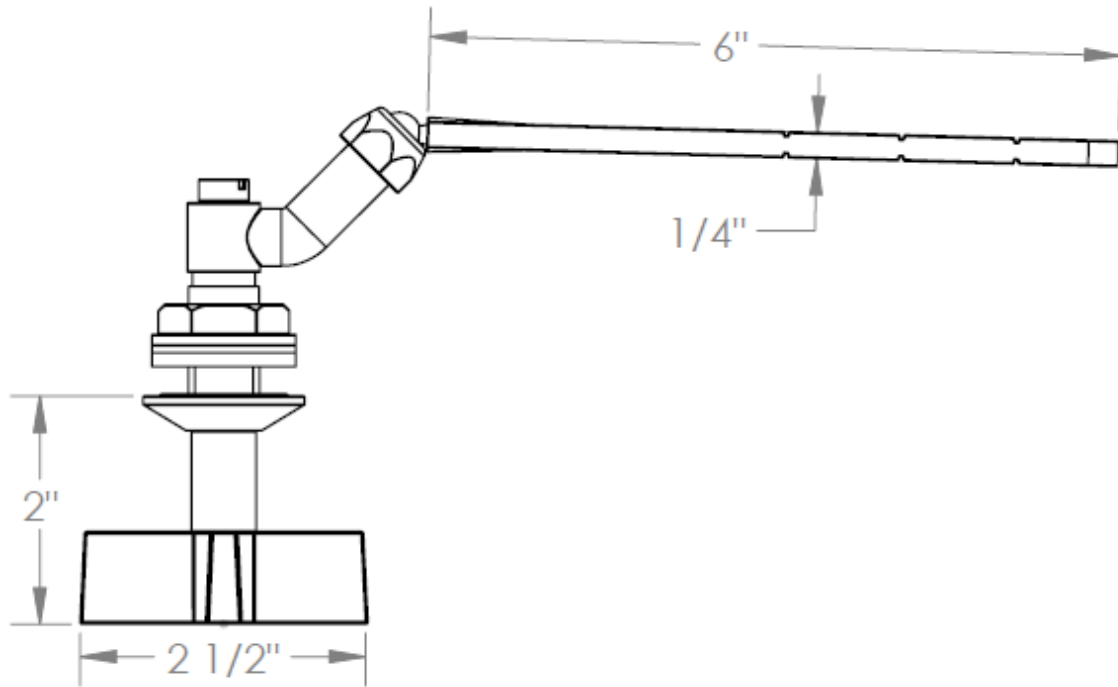

**37-0.11-BL3**

Tank Lever -Front, Side, or Angle Mount

**WATERMARK** DESIGNS 12/5/2014