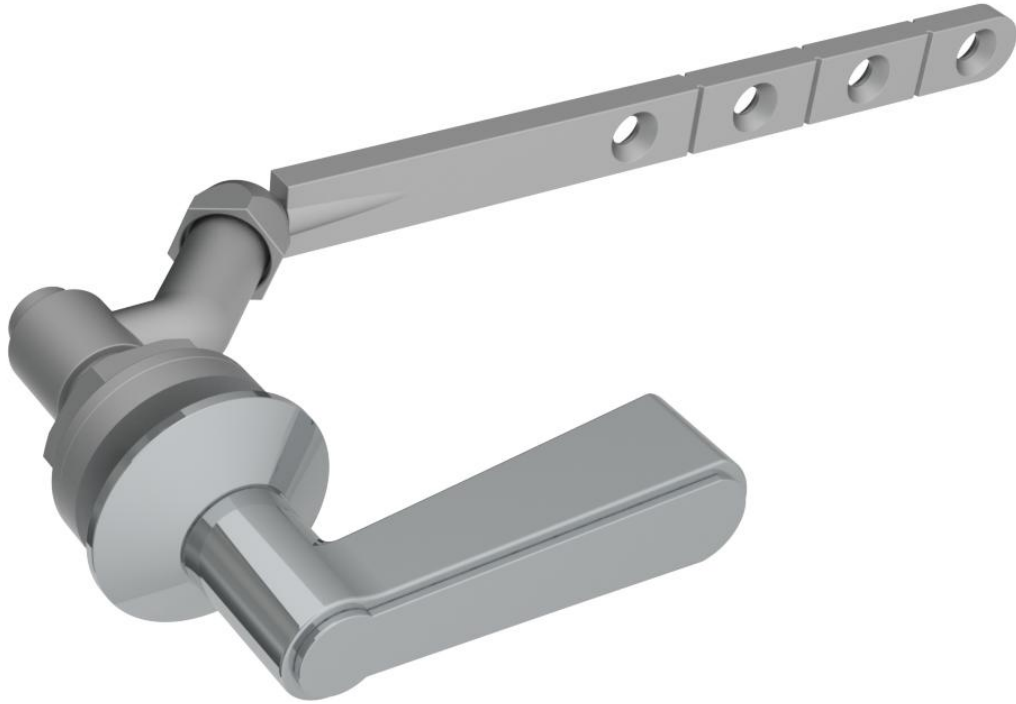

30-0.11-TR24

Tank Lever -Front, Side, Or Angle Mount

WATERMARK DESIGNS 12/5/2014