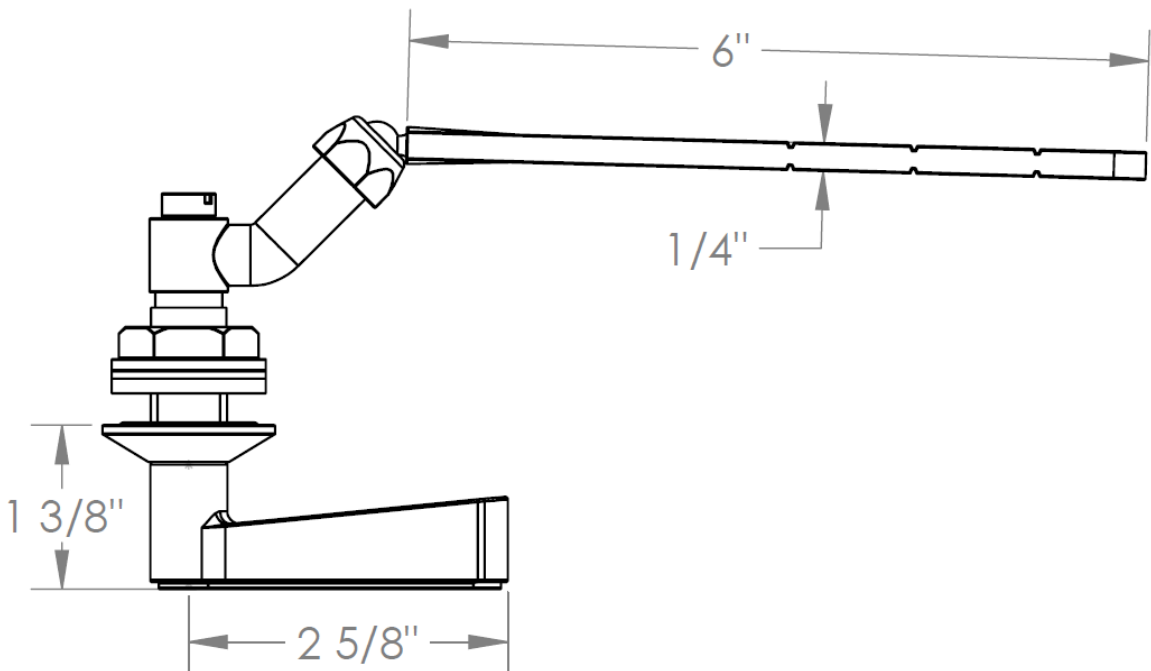

30-0.11-TR24

Tank Lever -Front, Side, Or Angle Mount

WATERMARK DESIGNS 12/5/2014