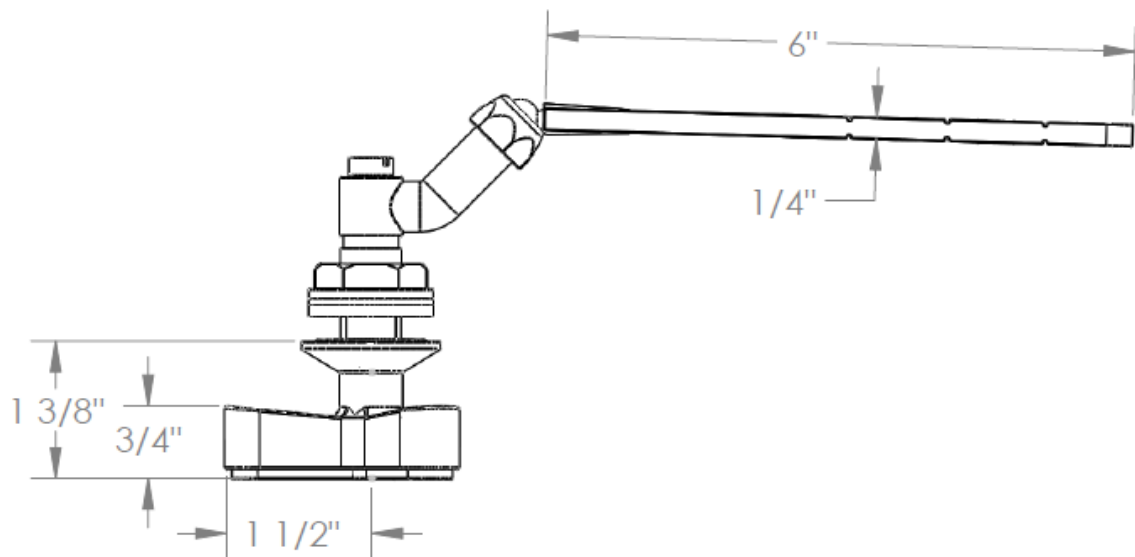

**29-0.11-TR15**

Tank Lever -Front, Side, Or Angle Mount

**WATERMARK DESIGNS 12/5/2014**

350 Dewitt Ave Brooklyn NY 11207 USA T 718 257 2800 F 718 257 2144 info@watermark-designs.com