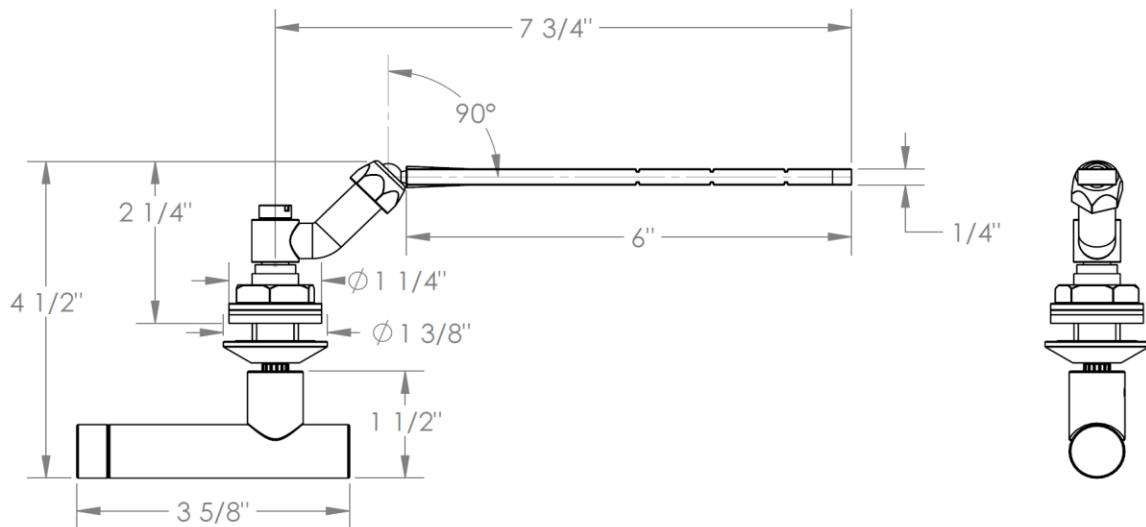

**25-0.11-IN14**

Tank Lever -Front, Side, or Angle Mount

**WATERMARK DESIGNS 4/6/2015**