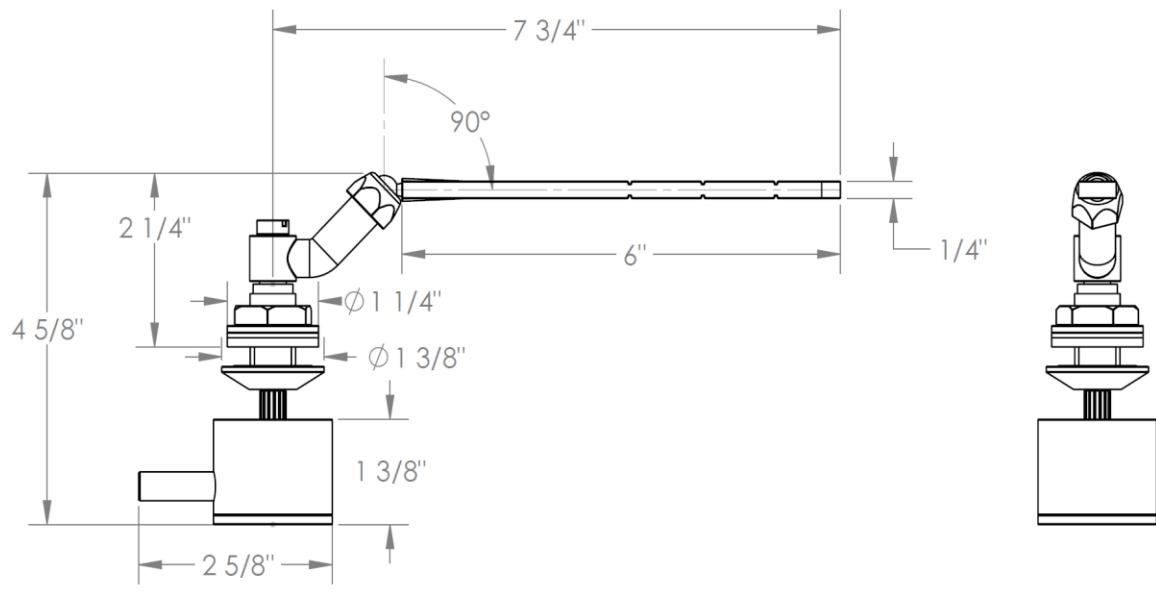

22-0.11-TIB

Tank Lever -Front, Side, or Angle Mount

WATERMARK DESIGNS 4/6/2015