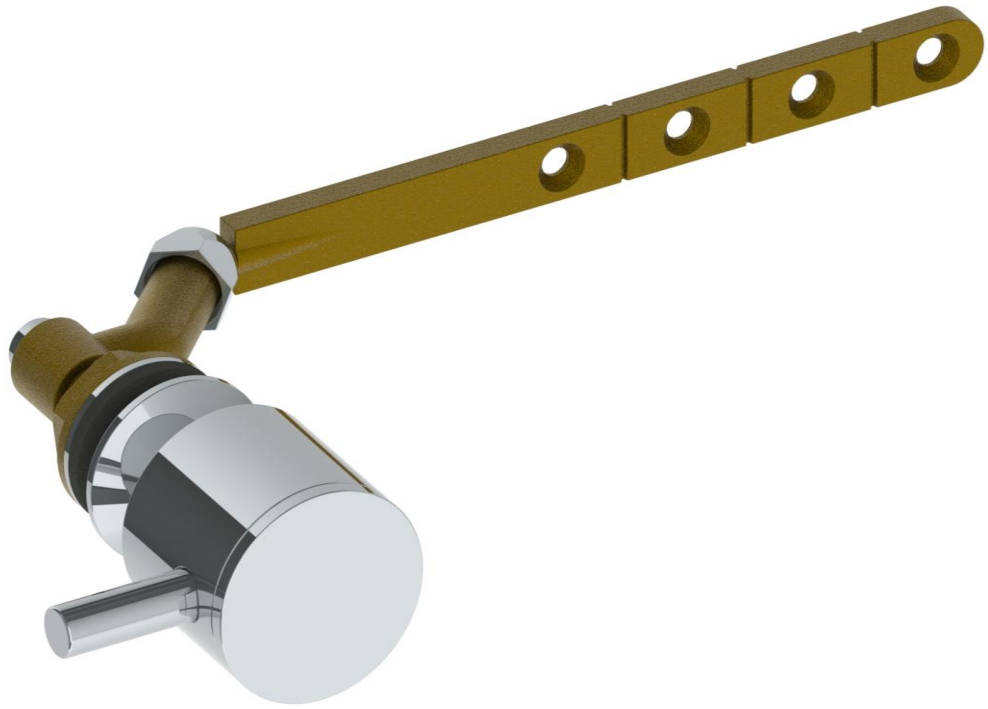

22-0.11-TIB

Tank Lever -Front, Side, or Angle Mount

WATERMARK DESIGNS 4/6/2015