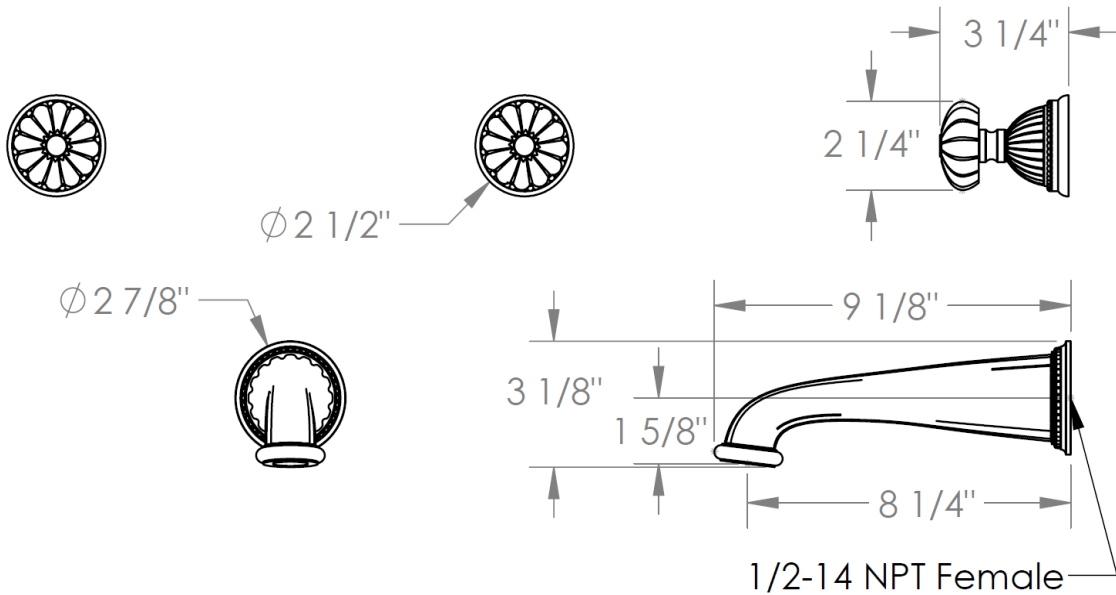

180-5A-CC

2 Valve Tub Set - Cut Crystal/ Marble Handle Trim

Meets the applicable requirements of ASME A112.18.1-2005/CSA B125.1-05, entitled "Plumbing Supply Fittings"

WATERMARK DESIGNS 4/13/2015

350 Dewitt Ave Brooklyn NY 11207 USA T 718 257 2800 F 718 257 2144 info@watermark-designs.com

180-5B-T

2 Valve Tub Set - All Brass Handle Trim

Meets the applicable requirements of ASME A112.18.1-2005/CSA B125.1-05, entitled "Plumbing Supply Fittings"

WATERMARK DESIGNS 4/13/2015

350 Dewitt Ave Brooklyn NY 11207 USA T 718 257 2800 F 718 257 2144 info@watermark-designs.com