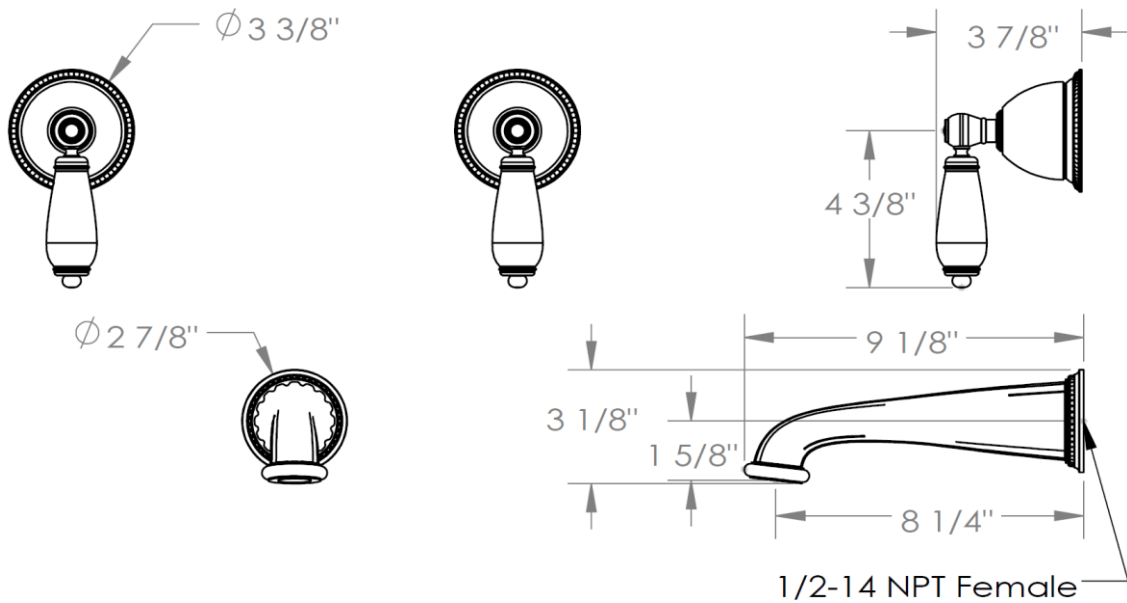

180-5A-CC

2 Valve Tub Set - Cut Crystal/ Marble Handle Trim

Meets the applicable requirements of ASME A112.18.1-2005/CSA B125.1-05, entitled "Plumbing Supply Fittings"

WATERMARK DESIGNS 4/13/2015

350 Dewitt Ave Brooklyn NY 11207 USA T 718 257 2800 F 718 257 2144 info@watermark-designs.com

180-5B-T

2 Valve Tub Set - All Brass Handle Trim

Meets the applicable requirements of ASME A112.18.1-2005/CSA B125.1-05, entitled "Plumbing Supply Fittings"

WATERMARK DESIGNS 4/13/2015

350 Dewitt Ave Brooklyn NY 11207 USA T 718 257 2800 F 718 257 2144 info@watermark-designs.com