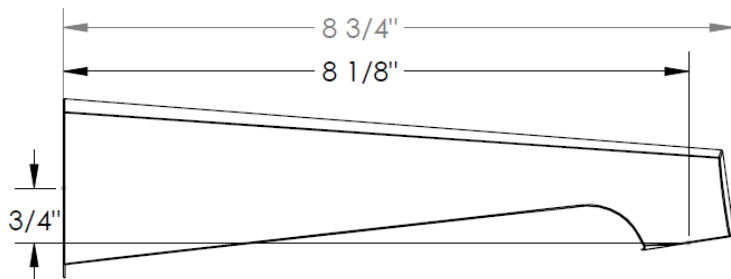

TBSPT-115

Wall Mount Tub Spout

Meets the applicable requirements of ASME A112.18.1-2005/CSA B125.1-05, entitled "Plumbing Supply Fittings"