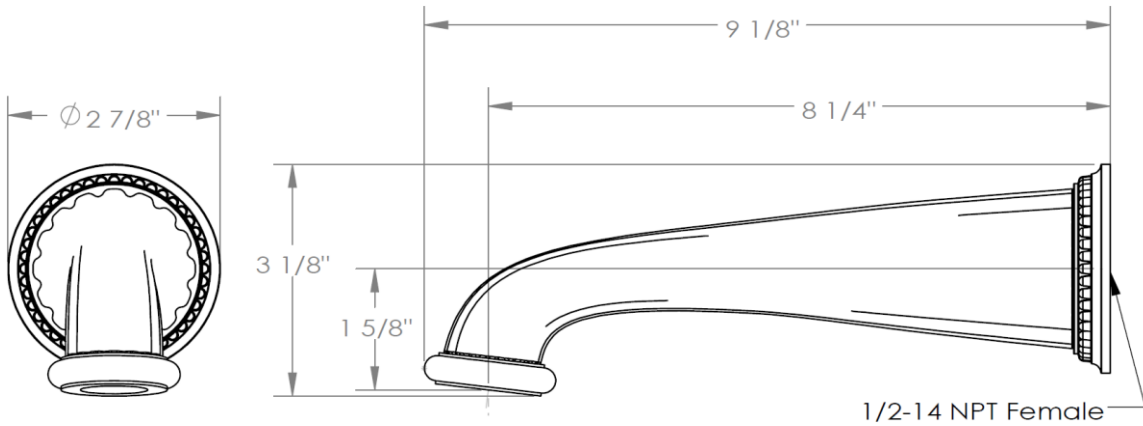

TBSPT-180
Wall Mount Tub Spout

WATERMARK DESIGNS 12/16/2014