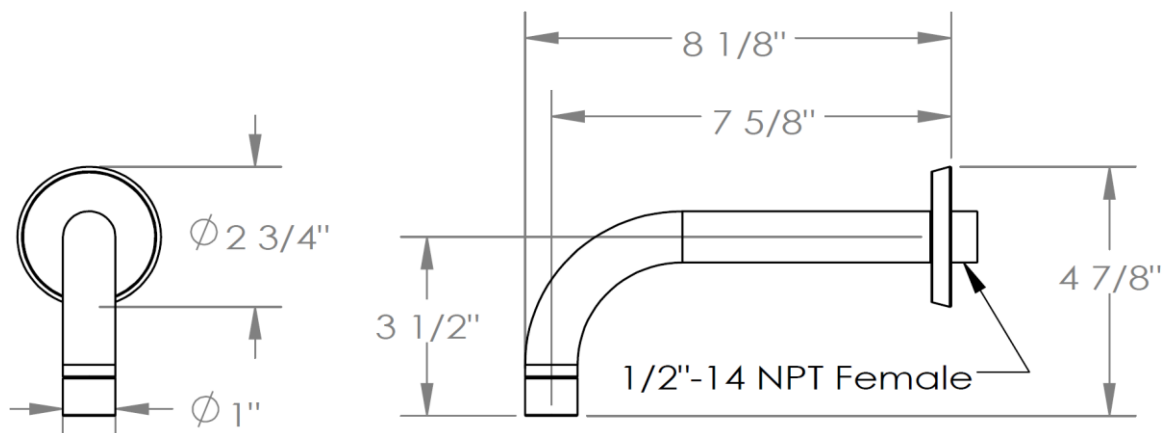

TBSPT-37

Wall Mount Tub Spout

WATERMARK DESIGNS 12/15/2014