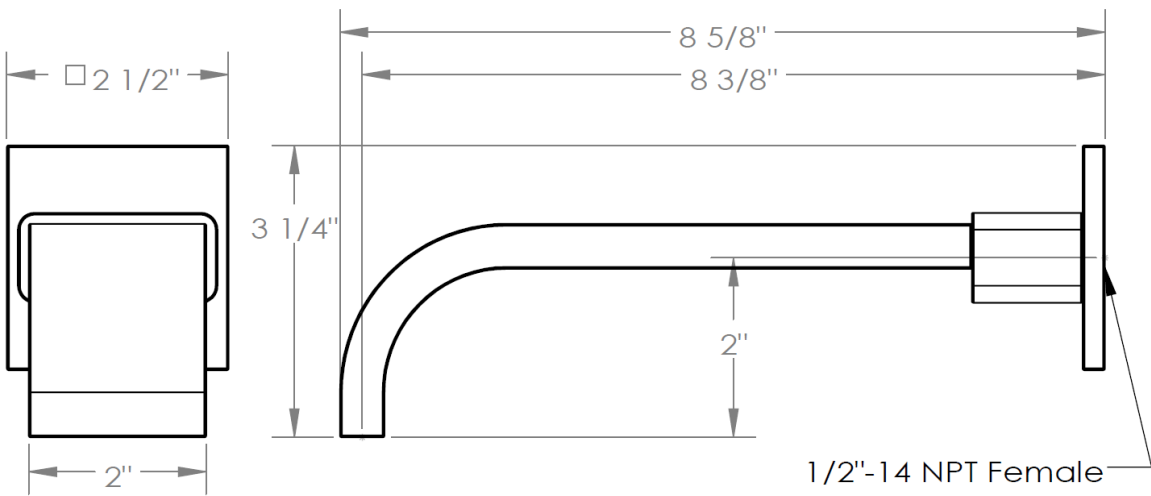

**TBSPT-27**  
Wall Mount Tub Spout

**WATERMARK** DESIGNS 12/5/2014