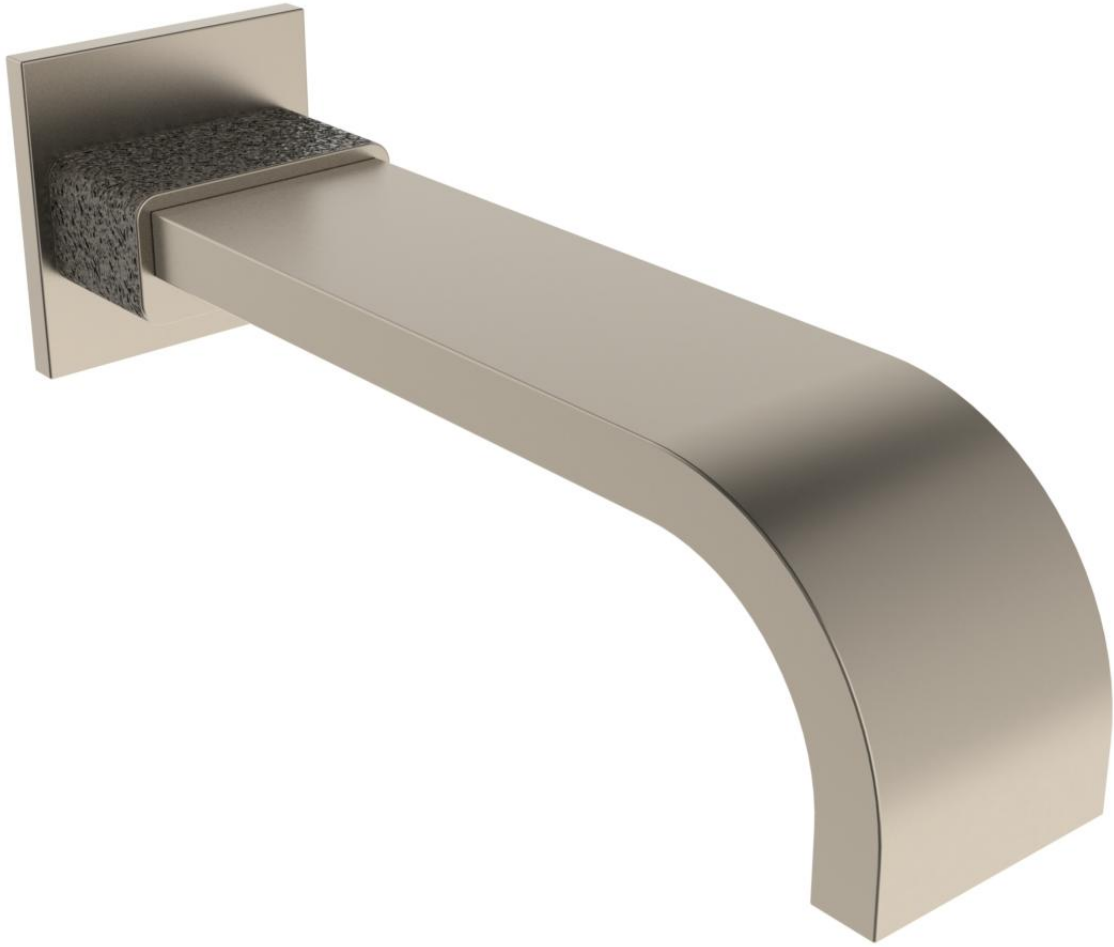

**TBSPT-27**  
Wall Mount Tub Spout

**WATERMARK** DESIGNS 12/5/2014