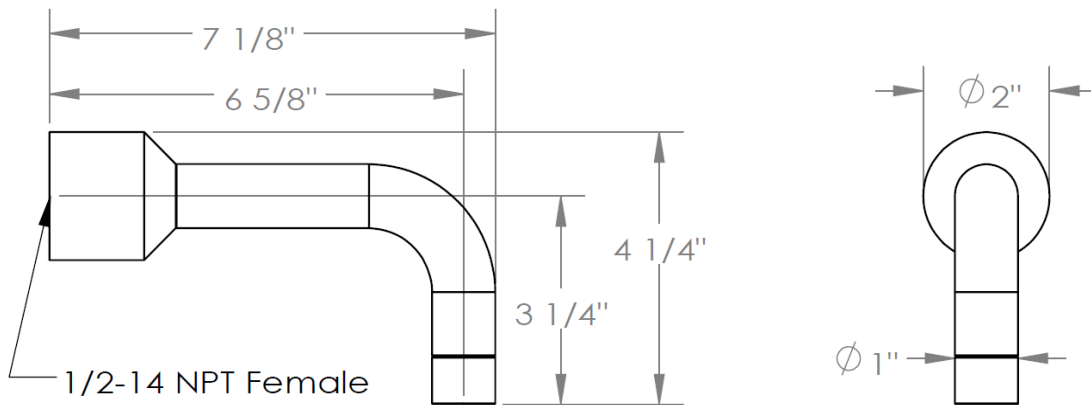

TBSPT-25
Wall Mount Tub Spout

Meets the applicable requirements of ASME A112.18.1-2005/CSA B125.1-05, entitled "Plumbing Supply Fittings"

WATERMARK DESIGNS 7/10/2015

350 Dewitt Ave Brooklyn NY 11207 USA T 718 257 2800 F 718 257 2144 info@watermark-designs.com