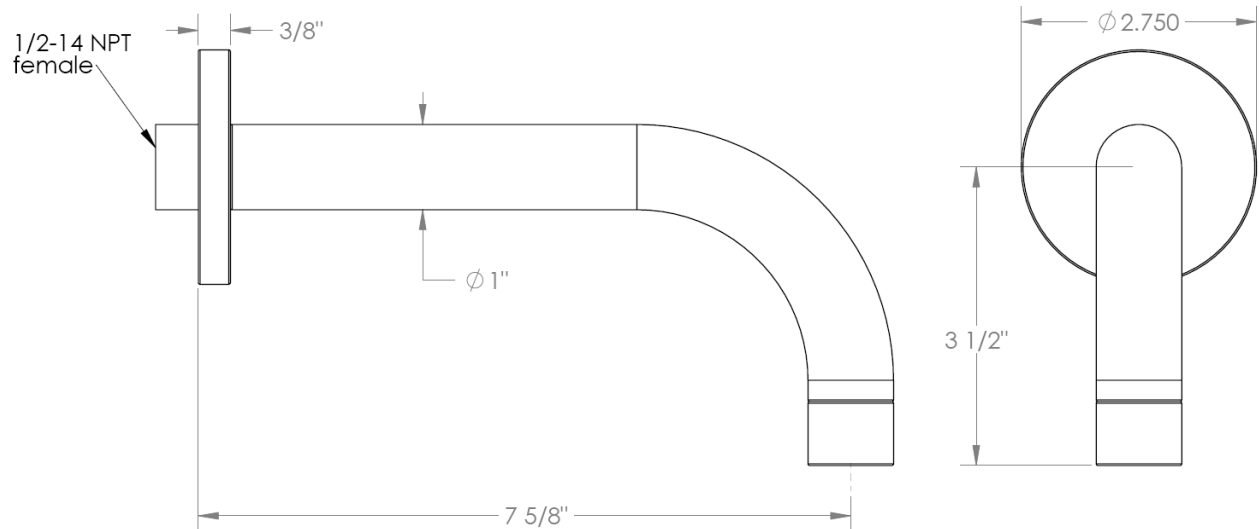

**TBSPT-22**

1/2-14 NPT female wall connection

Meets the applicable requirements of ASME A112.18.1-2005/CSA B125.1-05, entitled "Plumbing Supply Fittings"