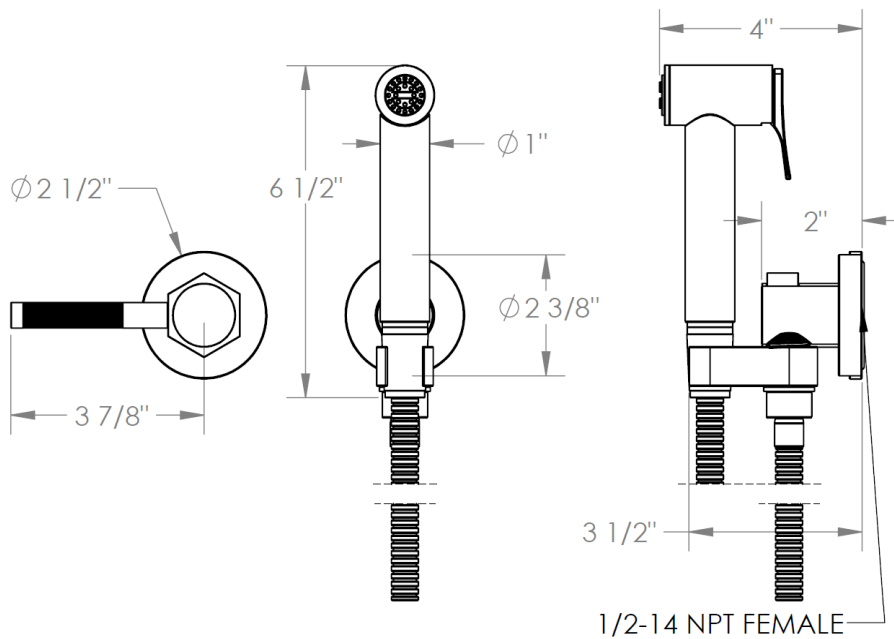

111-4.4-SP4

Single Control Bidet Spray Set

Meets the applicable requirements of ASME A112.18.1-2005/CSA B125.1-05, entitled "Plumbing Supply Fittings"

WATERMARK DESIGNS 8/10/2015

350 Dewitt Ave Brooklyn NY 11207 USA T 718 257 2800 F 718 257 2144 info@watermark-designs.com