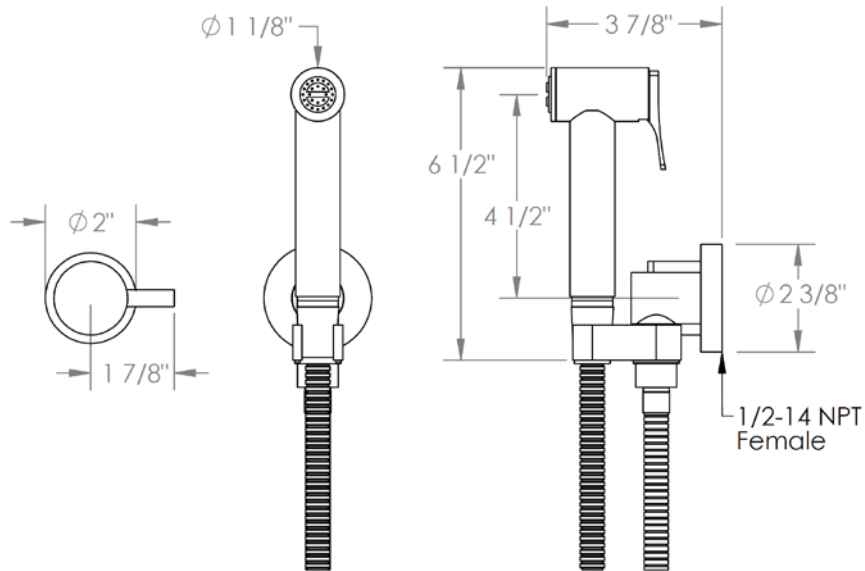

22-4.4-TIB

Wall Mounted Bidet Spray Set with Progressive Mixer
For use with SS-SHV1.2 concealed rough

Meets the applicable requirements of ASME A112.18.1-2005/CSA B125.1-05, entitled "Plumbing Supply Fittings"