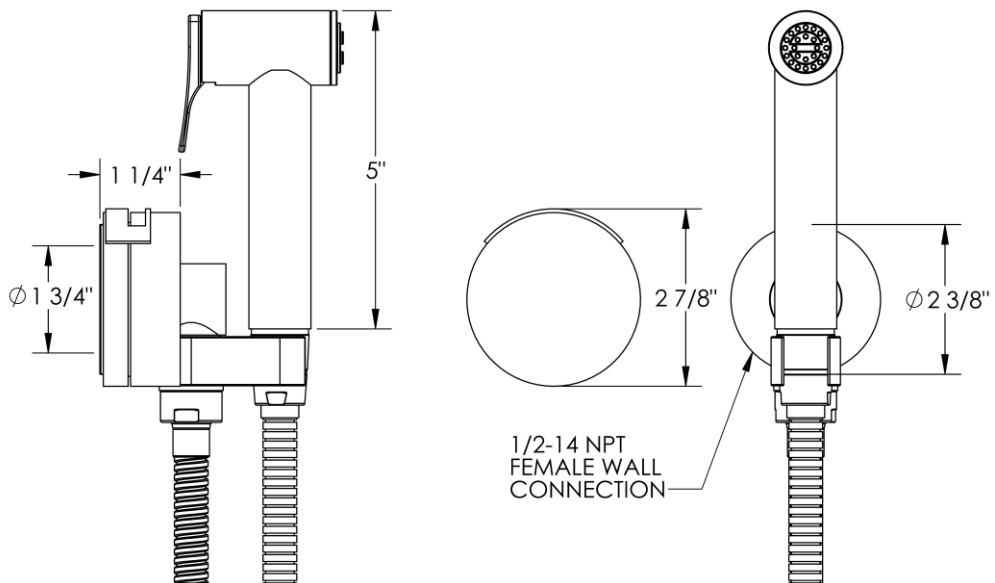

21-4.4-ELMNT-BRDG
Single Control Bidet Spray Set

Meets the applicable requirements of ASME A112.18.1-2005/CSA B125.1-05, entitled "Plumbing Supply Fittings"

WATERMARK DESIGNS 5/10/2017

350 Dewitt Ave Brooklyn NY 11207 USA T 718 257 2800 F 718 257 2144 info@watermark-designs.com