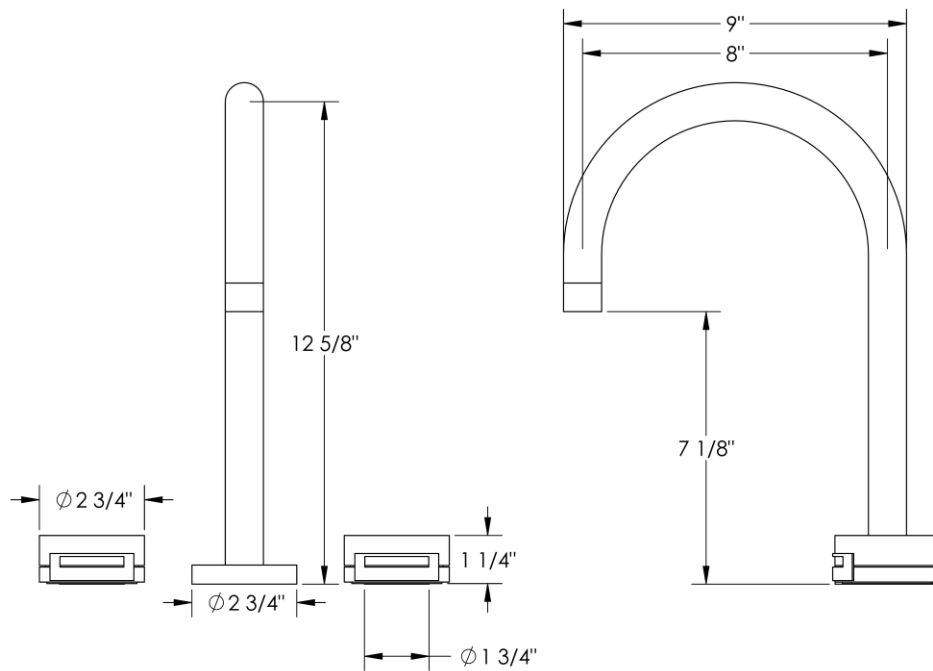

21-8-ELMNT-BRDG
Deck Mount Lavatory

Meets the applicable requirements of ASME A112.18.1-2005/CSA B125.1-05, entitled "Plumbing Supply Fittings"