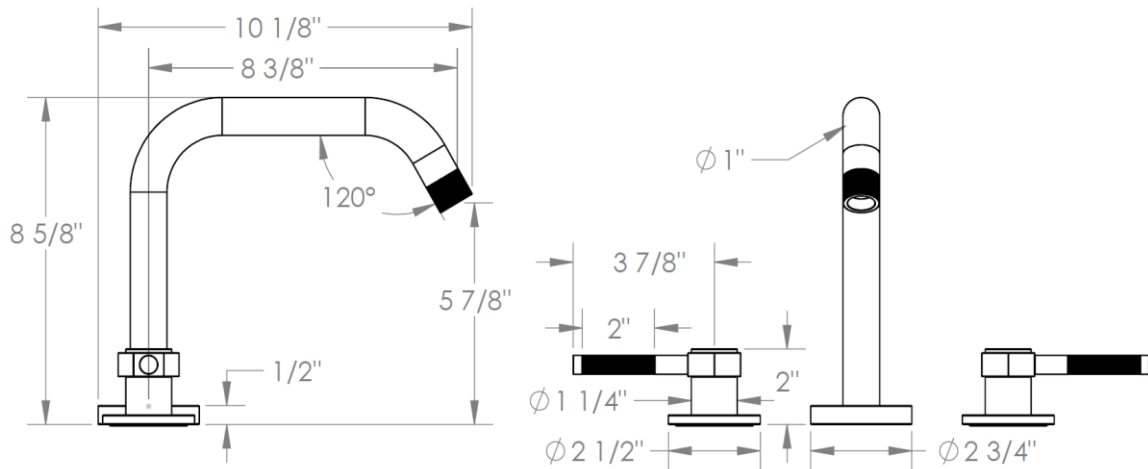

111-8-SP4
Roman Tub Set

Meets the applicable requirements of ASME A112.18.1-2005/CSA B125.1-05, entitled "Plumbing Supply Fittings"

WATERMARK DESIGNS 8/10/2015

350 Dewitt Ave Brooklyn NY 11207 USA T 718 257 2800 F 718 257 2144 info@watermark-designs.com