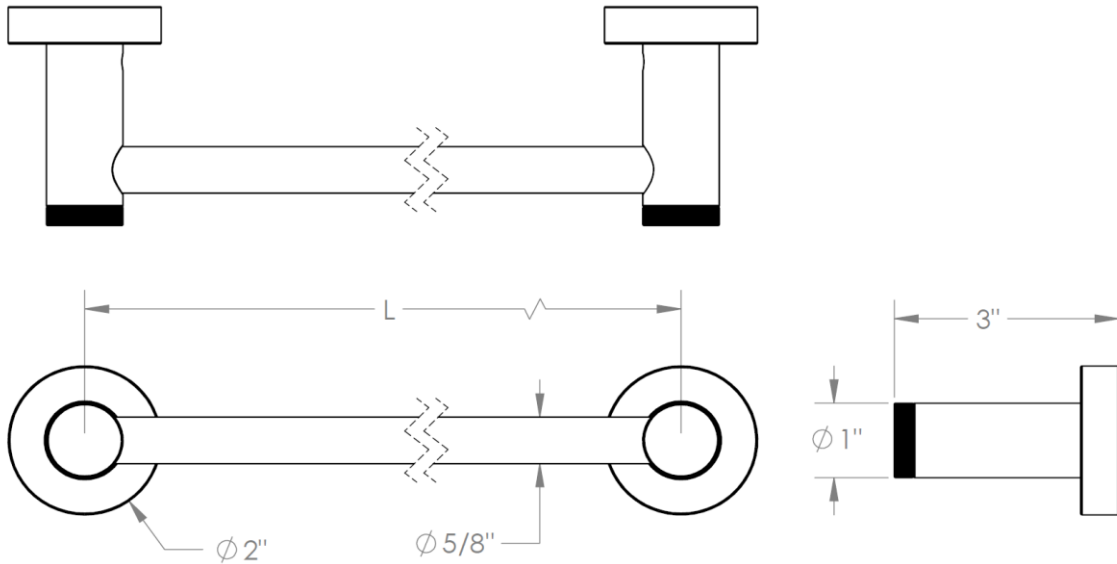

**111-0.1, 111-0.1A, 111-0.1B**  
Towel Bar

Model No.	Dimension of L
111-0.1	18"
111-0.1A	24"
111-0.1B	30"

**WATERMARK DESIGNS 8/4/2015**