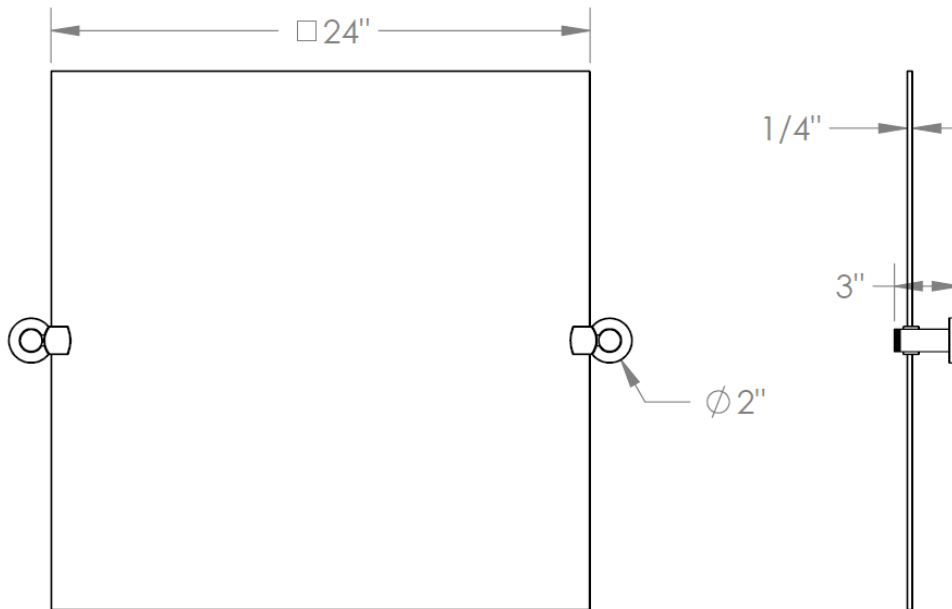

111-0.9D

24" Square Mirror - Swivel

WATERMARK DESIGNS 8/4/2015

350 Dewitt Ave Brooklyn NY 11207 USA T 718 257 2800 F 718 257 2144 info@watermark-designs.com