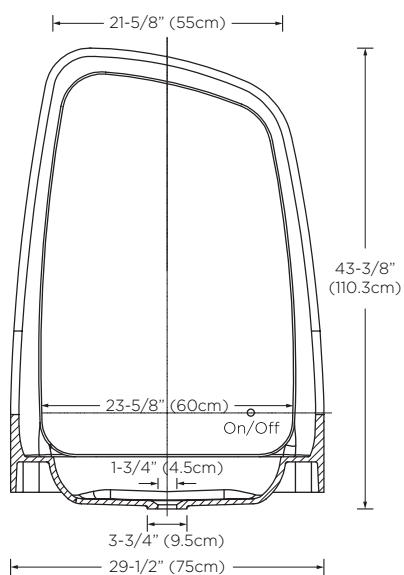

Model : E062730

Designed By: ORA ITO | FRANCE

1. **Features :** LED mirror illuminates around entire mirror face
   Touch-activated LED button on bottom right of mirror
   Solid surface sinktop
   No overflow
   Works with drains: 700103, 700204, 702503, 703703-A01
   Drain 703703-A01 comes with attached matching solid surface cover
   Drain sold separately
   Wall hung hardware included
   U.S. PATENT PENDING

Available Finish : Glossy White Wood and Matte White Solid Surface (A01)

Front