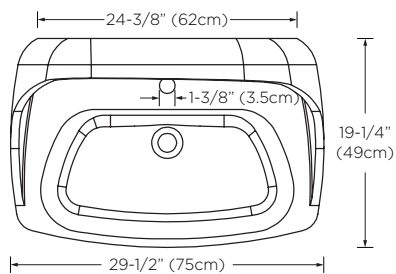

Model : E062730

Designed By: ORA ITO | FRANCE

1. **Features :** LED mirror illuminates around entire mirror face
   Touch-activated LED button on bottom right of mirror
   Solid surface sinktop
   No overflow
   Works with drains: 700103, 700204, 702503, 703703-A01
   Drain 703703-A01 comes with attached matching solid surface cover
   Drain sold separately
   Wall hung hardware included
   U.S. PATENT PENDING

Available Finish : Glossy White Wood and Matte White Solid Surface (A01)

Top