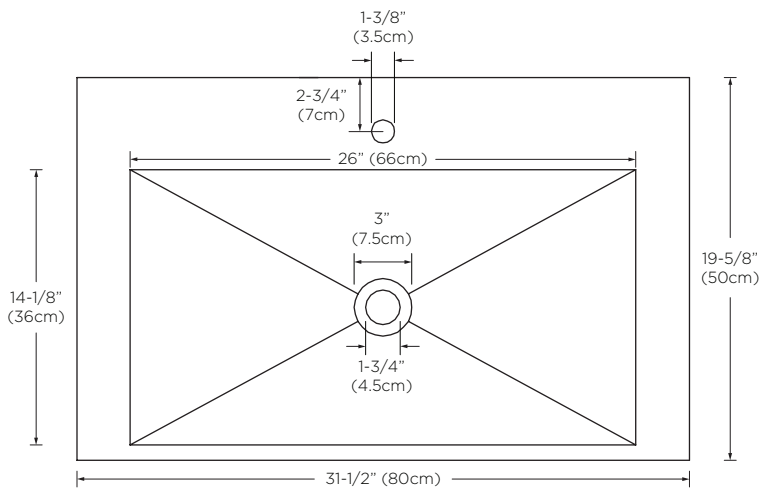

Model : E052431-1

Designed By: **RAMON ESTEVE** | SPAIN

Features : No overflow
Matching full length, solid surface drain cover plate included
Works with drain 700204
Drain sold separately
U.S. PATENT PENDING

Available Finish : Matte White (A01)

Codes/Standards Applicable : Specified model meets or exceeds the following:

- ASME A112.19.2
- IAPMO/cUPC
- CSA B45
- CMR 248

Top

Front

Side