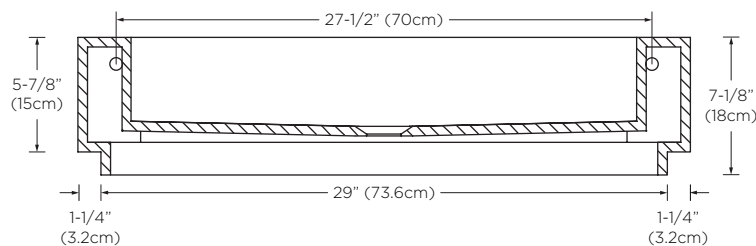

Model : E052431-1

Designed By: **RAMON ESTEVE** | SPAIN

Features : No overflow
Matching full length, solid surface drain cover plate included
Works with drain 700204
Drain sold separately
U.S. PATENT PENDING

Available Finish : Matte White (A01)

Codes/Standards Applicable : Specified model meets or exceeds the following:

- ASME A112.19.2
- IAPMO/cUPC
- CSA B45
- CMR 248

Top

Front

Side