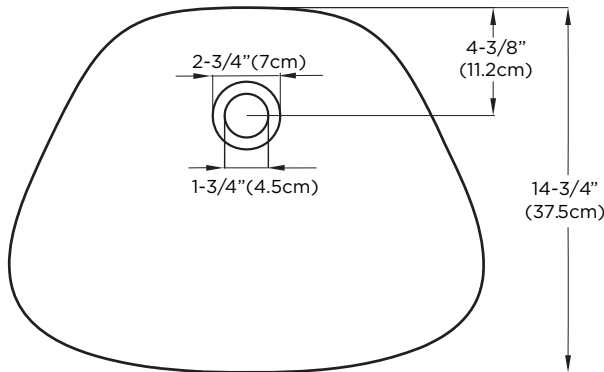

Model : E022005

Designed By: **DANELONMERONI** | UNITED KINGDOM

Features : No overflow
Works with drains: 700103, 700204, 702503, 703606-WH, 703703-WH
Note: Drain 703606-WH and 703703-WH comes with attached matching ceramic cover
Drain sold separately
U.S PATENT PENDING

Available Finish : White (WH)

Codes/Standards Applicable : Specified model meets or exceeds the following:

- ASME A112.19.2
- IAPMO/cUPC
- CSA B45
- CMR 248

Top

Front

Side