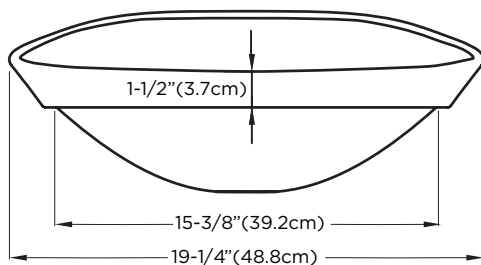

Available Finish : White (WH)

Codes/Standards Applicable : Specified model meets or exceeds the following:

- ASME A112.19.2
- IAPMO/cUPC
- CSA B45
- CMR 248

Top

Front

Side