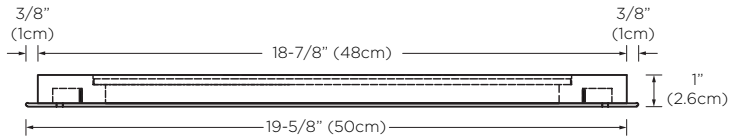

Model : E085112

Designed By: **JOAN LAO** | SPAIN

1. **Features :**
2. LED light illuminates around mirror face
   - Touch-activated LED button at bottom center of mirror
   - Solid wood construction (no MDF)
   - Multi-step polyurethane finish resists moisture and scratches
   - Surface mount installation

All Ronbow cabinets are made of solid hardwood or hardwood plywood and meet strict CARB II Standards. No particle board or Micro-Density Fiberboard (MDF) are used.

Available Finish : Drift Gray (E58)
Ebo Gray (E60)

Top