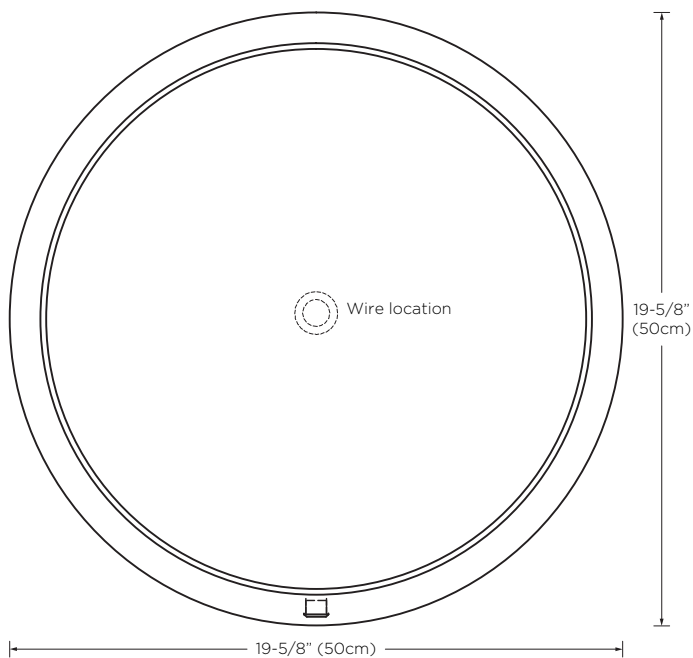

Model : E085112

Designed By: **JOAN LAO** | SPAIN

- Features :**
- LED light illuminates around mirror face
 - Touch-activated LED button at bottom center of mirror
 - Solid wood construction (no MDF)
 - Multi-step polyurethane finish resists moisture and scratches
 - Surface mount installation

Top

Front

Side