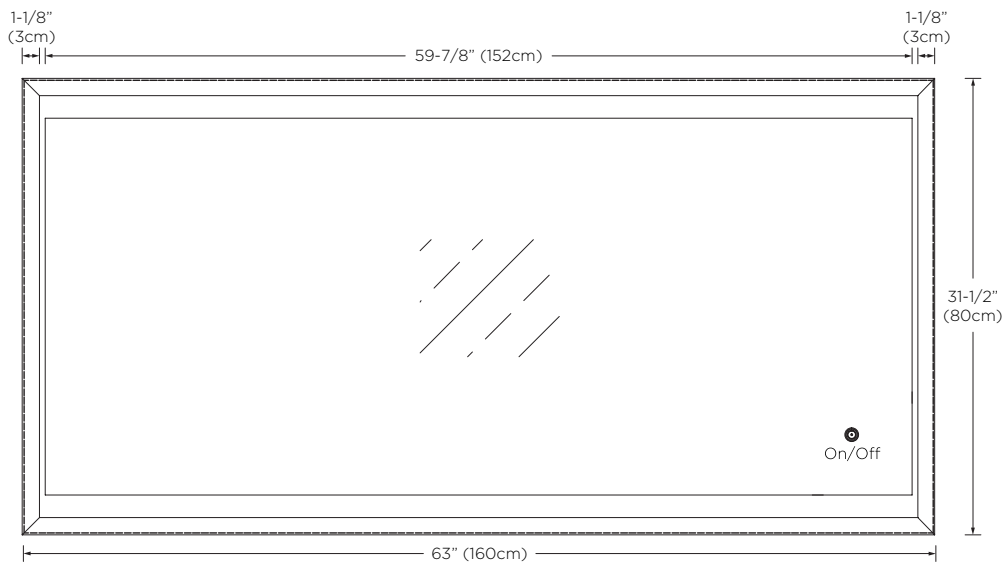

Model : E055116

Designed By: RAMON ESTEVE | SPAIN

- Features :**
- Touch-activated LED light illuminates on top and bottom
 - Touch-activated LED light button at bottom right of mirror
 - Solid wood and metal construction
 - Multi-step polyurethane finish resists moisture and scratches
 - Surface mount installation
 - Wall hung hardware included

Available Finish : Oak Toscana (E82)

Top

Front

Side