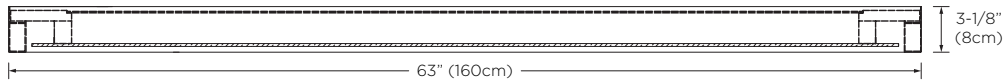

Model : E055116

Designed By: RAMON ESTEVE | SPAIN

1. **Features :**
2. Touch-activated LED light illuminates on top and bottom
   - Touch-activated LED light button at bottom right of mirror
   - Solid wood and metal construction
   - Multi-step polyurethane finish resists moisture and scratches
   - Surface mount installation
   - Wall hung hardware included

Available Finish : Oak Toscana (E82)

Top