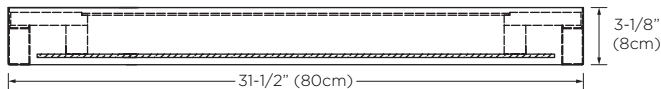

Model : E055113

Designed By: RAMON ESTEVE | SPAIN

1. **Features :**
2. Touch-activated LED light illuminates on top and bottom
   - Touch-activated LED light button at bottom right of mirror
   - Solid wood and metal construction
   - Multi-step polyurethane finish resists moisture and scratches
   - Surface mount installation
   - Wall hung hardware included

Available Finish : Oak Toscana (E82)

Top