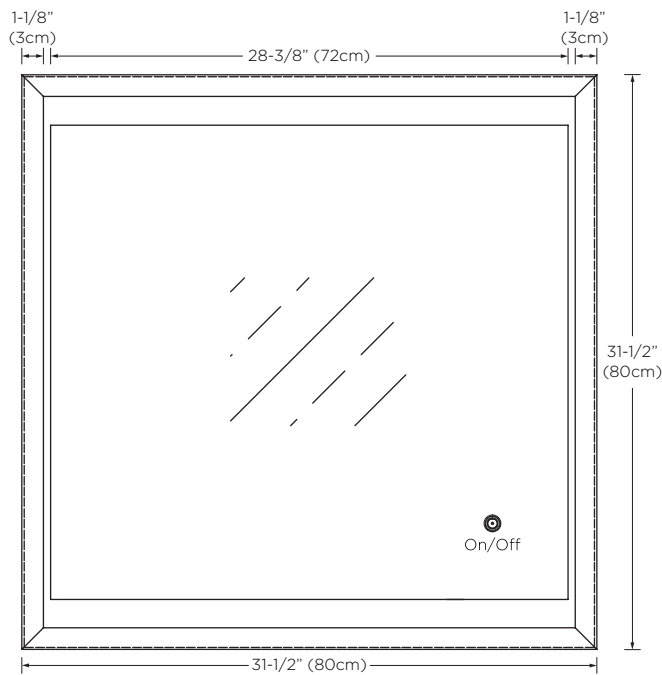

Model : E055113

Designed By: RAMON ESTEVE | SPAIN

- Features :**
- Touch-activated LED light illuminates on top and bottom
  - Touch-activated LED light button at bottom right of mirror
  - Solid wood and metal construction
  - Multi-step polyurethane finish resists moisture and scratches
  - Surface mount installation
  - Wall hung hardware included

### Side