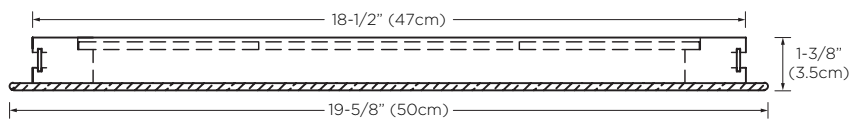

Model : E035112

Designed By: MATTEO THUN & ANTONIO RODRIGUEZ | ITALY

1. **Features :** Touch-activated LED light illuminates around perimeter
   Touch-activated LED light button at bottom center of mirror frame
   Surface mount installation
   Wall mount hardware included

Available Finish : American Walnut (E56)

Top