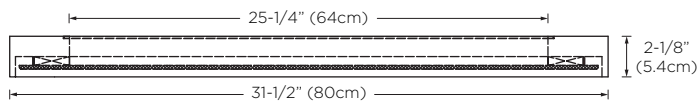

Model : E025233

Designed By: DANELONMERONI | UK

1. **Features :**
2. LED light illuminates on all mirror sides
   - Touch-activated LED button on bottom right corner
   - Solid wood frame
   - Square shape
   - Multi-step polyurethane finish resists moisture and scratches
   - Surface mount installation

Available Finish : White (W01)

Top