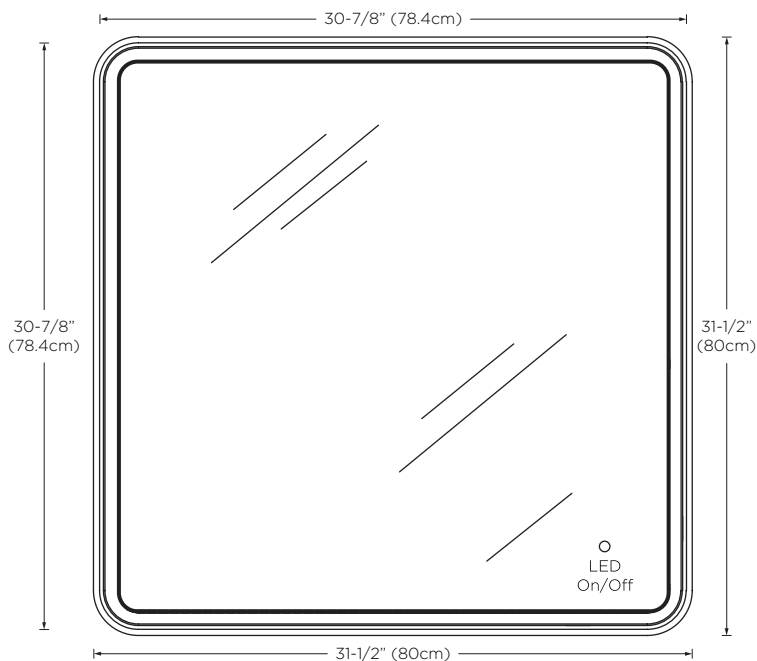

Model : E025233

Designed By: DANELONMERONI | UK

- Features :**
- LED light illuminates on all mirror sides
 - Touch-activated LED button on bottom right corner
 - Solid wood frame
 - Square shape
 - Multi-step polyurethane finish resists moisture and scratches
 - Surface mount installation

Available Finish : White (W01)

Top

Front

Side