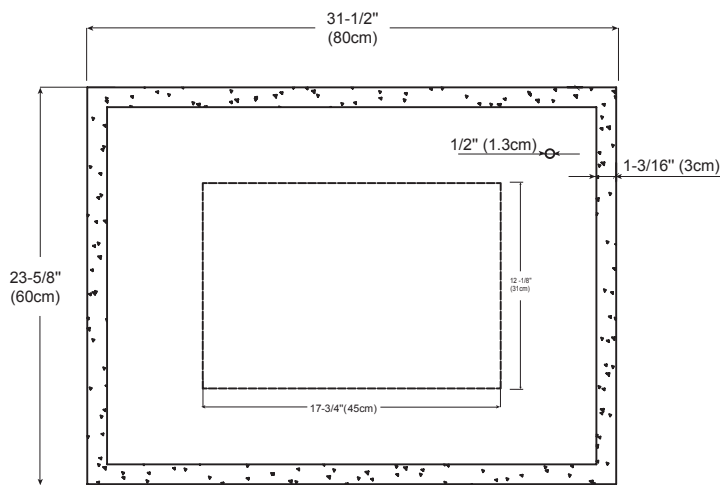

Model : 600924-FINISH

1. **Features :**
2. LED light radiates from four sides (1500 lumens, 25 W)
   - Motion sensor on bottom controls LED light on/off
   - Aluminum frame
   - Swipe hand under motion sensor to activate LED
   - 4000k color temperature
   - Hardwire only
   - UL Approved

Available Finish : SATIN ALUMINUM SA

FRONT