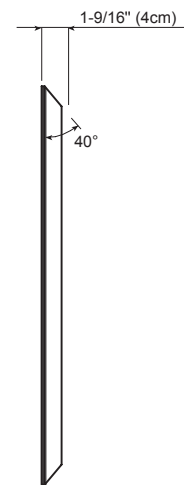

Model : 600924-FINISH

- Features :**
- LED light radiates from four sides (1500 lumens, 25 W)
 - Motion sensor on bottom controls LED light on/off
 - Aluminum frame
 - Swipe hand under motion sensor to activate LED
 - 4000k color temperature
 - Hardwire only
 - UL Approved

Available Finish : SATIN ALUMINUM SA

FRONT

SIDE

BACK