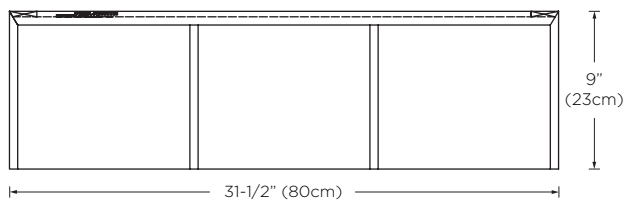

Model : E024423

Designed By: DANELONMERONI | UK

Features : 3 open shelves
Solid bamboo construction
Mounts vertically or horizontally
Multi-step polyurethane finish resists moisture and scratches

Available Finish : Light Bamboo (E71)

Top

Front

Side