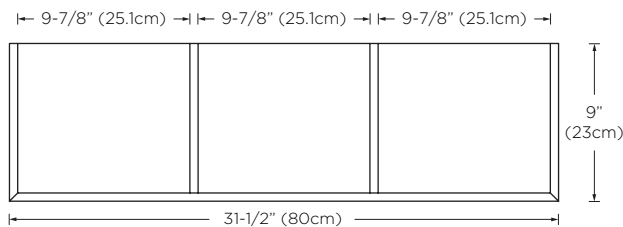

Model : E024423

Designed By: DANELONMERONI | UK

Features : 3 open shelves
Solid bamboo construction
Mounts vertically or horizontally
Multi-step polyurethane finish resists moisture and scratches

Available Finish : Light Bamboo (E71)

Top

Front

Side