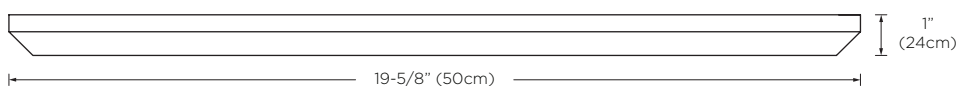

Model : E024411

Designed By: **DANELONMERONI** | UNITED KINGDOM

Features : Solid wood construction (no MDF)
Multi-step polyurethane finish resists moisture and scratches
Wall hung hardware included

Available Finish : Bristol Beige (E40)

Top

Front

Side