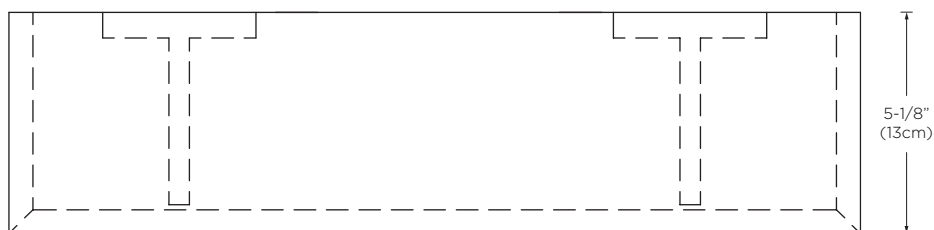

Model : E024411

Designed By: **DANELONMERONI** | UNITED KINGDOM

Features : Solid wood construction (no MDF)
Multi-step polyurethane finish resists moisture and scratches
Wall hung hardware included

Available Finish : Bristol Beige (E40)

Top

Front

Side