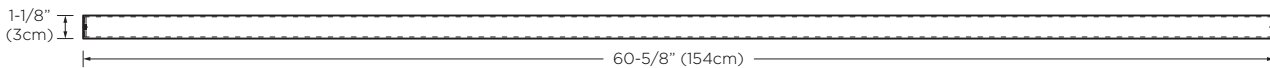

Model : E058060-DB

Designed By: **RAMON ESTEVE** | SPAIN

Features : Dark Bronze (DB) powder coated metal
For use with 63" Marco Vanity Frame Base E052163-DB with 63" Single Faucet Trough Sinktop E052463-1-A01 and 30" Marco Vanity Frame Drawer E056134-E82

Available Finish : Dark Bronze (DB)

Top

Front

Side