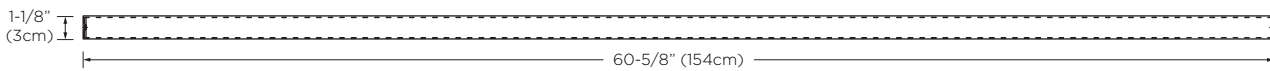

Model : E058060-DB

Designed By: **RAMON ESTEVE** | SPAIN

Features : Dark Bronze (DB) powder coated metal
For use with 63" Marco Vanity Frame Base E052163-DB with 63" Single Faucet Trough Sinktop E052463-1-A01 and 30" Marco Vanity Frame Drawer E056134-E82

Available Finish : Dark Bronze (DB)

Top