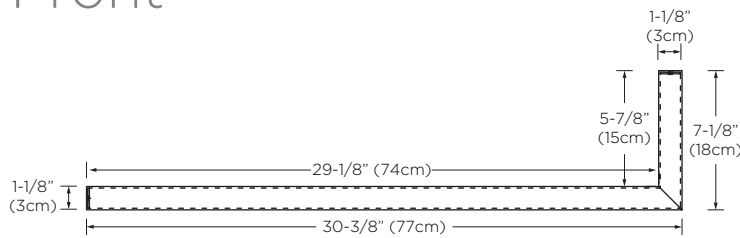

Model : E058030-DB

Designed By: **RAMON ESTEVE** | SPAIN

Features : Dark Bronze (DB) powder coated metal
For use with 63" Marco Vanity Frame Base E052163-DB with 63" Single Faucet Trough Sinktop E052463-1-A01 and 30" Marco Vanity Frame Drawer E056134-E82

Available Finish : Dark Bronze (DB)

Top

Front

Side