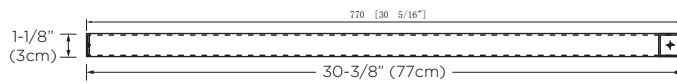

Model : E058030-DB

Designed By: **RAMON ESTEVE** | SPAIN

Features : Dark Bronze (DB) powder coated metal
For use with 63" Marco Vanity Frame Base E052163-DB with 63" Single Faucet Trough Sinktop E052463-1-A01 and 30" Marco Vanity Frame Drawer E056134-E82

Available Finish : Dark Bronze (DB)

Top