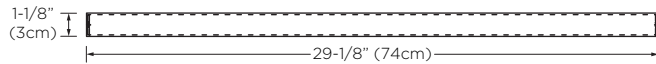

Model : E058029-DB

Designed By: **RAMON ESTEVE** | SPAIN

Features : Dark Bronze (DB) powder coated metal
For use with 31" Marco Vanity Frame Base E052131-DB with 31" Single Faucet Trough Sinktop E052431-1-A01

Available Finish : Dark Bronze (DB)

Top

Front

Side