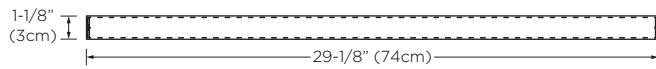

Model : E058029-DB

Designed By: **RAMON ESTEVE** | SPAIN

Features : Dark Bronze (DB) powder coated metal
For use with 31" Marco Vanity Frame Base E052131-DB with 31" Single Faucet Trough Sinktop E052431-1-A01

Available Finish : Dark Bronze (DB)

Top